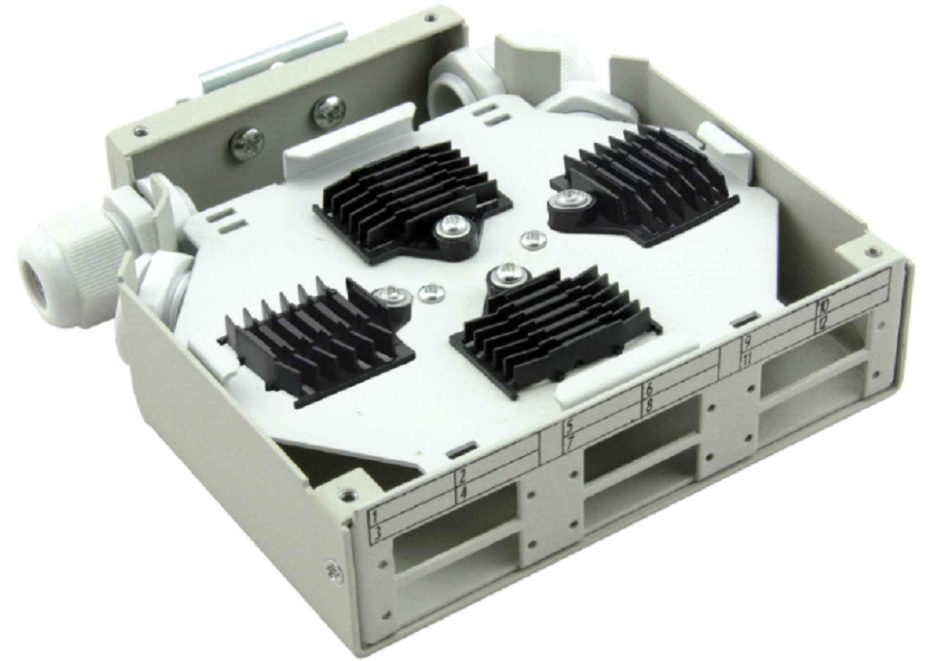

Note:

1. Gray(RAL 7035) matt black surface treatment
2. **1 2 3 412** Font Arial

Packing:1PC/ brown box+label

SYNERGY 21									
CUSTOMER				ITEM NO.			S215688		
PRODUCT NAME				MANUFACTURE COUNTRY:			CHINA	UNIT	MM
Metal Terminal Box DIN for 6 port SC Duplex or LC Quad ,Grey color									
DRAWNBY		CHECKBY		APPOBY		DATE			
SYNERGY 21		SYNERGY 21		SYNERGY 21		2019-03-29			

		NEW	2019-03-29	A	
BY	CHK	REVISION RECORD MODIFICATIONS	DATE	REV.	

					SYNERGY 21							
					CUSTOMER			ITEM NO.	S215688			
					PRODUCT NAME	Metal Terminal Box DIN for 6 port SC Duplex or LC Quad ,Grey color		MANUFACTURE COUNTRY:	CHINA	UNIT	MM	
						NEW	2019-03-29	A	DRAWNBY	CHECKBY	APPOBY	DATE
BY	CHK	REVISION RECORD MODIFICATIONS			DATE	REV.	SYNERGY 21	SYNERGY 21			2019-03-29	