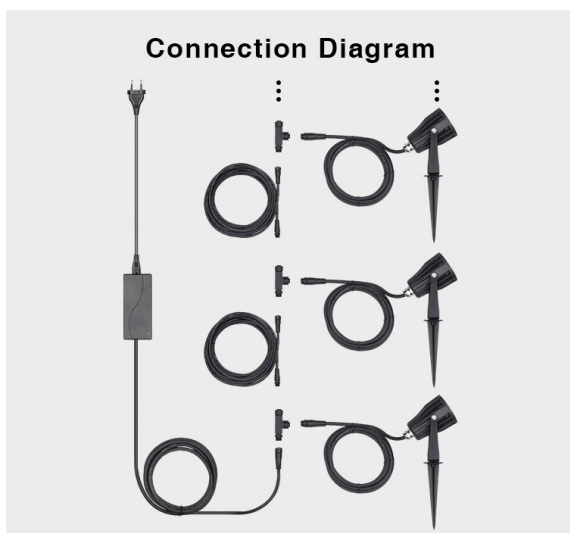

Additional Images

COMPATIBLE REMOTE SHEET

Product	Compatible Remote

Accessories

Part No.	Name
147981	Synergy 21 LED remote RGB-WW (RGB-CCT) 8 zones *Milight/Miboxer*
147982	Synergy 21 LED remote RGB-WW (RGB-CCT) 4 zones *Milight/Miboxer*
148005	Synergy 21 LED remote smart panel RGB-WW (RGB-CCT) 4 zones *Milight/Miboxer*
148006	Synergy 21 LED remote smart panel RGB-WW (RGB-CCT) 8 zones *Milight/Miboxer*
181054	Synergy 21 LED remote WLAN controller *Milight/Miboxer*
148507	Synergy 21 LED remote WLAN controller smart light *Milight/Miboxer*
147265	Netzkabel 230V Schutzkontakt CEE7(Stecker)->Open End mit Adernendhülsen, 1,8m,Black
126355	Mean Well Power Supply - 24V 60W IP67
184156	Synergy 21 LED garden lamp 6W RGB-WW zub cabel *Milight/Miboxer*
184157	Synergy 21 LED garden lamp 6W RGB-WW zub conector *Milight/Miboxer*