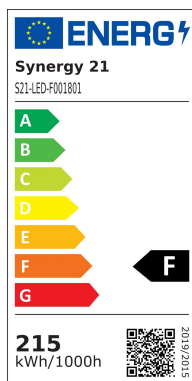

## Synergy 21 LED Flex Strip 280 WW DC24V 196W IP65 ULS 20m

kwh/1000h:	215,60
Lumens:	19800
Watt:	196,0
Nominal Service Life:	35000 Std.
Switching Cycles:	50000
Opt. Ambient Temperature.:	25 °C

Synergy 21 LED Flex Strip ULS Series  
ULS=Ultra Long Strip

Voltage: 24V,  
Watt: 196W  
CRI>80  
Light colour: warm white, 3000K  
Brightness: 19800lm, 990l/m  
Beam angle: 120°  
Protection class: IP65  
Number of LEDs: 70/m  
Dimensions: 20000\*10\*3 mm  
PCB colour: white, open cable end (360±5mm)  
Operating temperature: -25°C to +40°C  
Weight: 0.500kg  
Can be shortened every 7 LED 10cm  
Adhesive tape: no

Energy efficiency class: A+  
kWh/1000h: 215.6

Strip can be shortened at the cut marks with sharp scissors.  
!Attention! Strip must first be checked for functionality.  
Only split the strip when no current is present.

## Attributes

Attribute	Value
Abstrahlwinkel:	120
Ampere:	8.20
CC oder CV:	CV
CRI:	>80
Dimmbar:	abhängig vom Netzteil
LED Strip Klebeband:	ja
LED Strip Breite:	10
LED Strip Höhe:	3
LED Strip Klebeband:	ja
LED Strip kürzbar:	100
LED Strip Länge:	20000
Lichtfabe in Kelvin:	3000
Lichtfarbe:	warmweiß
Lichtfarbe in Kelvin:	3000
Lichtfarbe Name:	warmweiß
Lumen:	19800
Schutzklasse:	IP65
Volt:	24
Weight:	0.5 Kg
Warranty:	60.00 Months