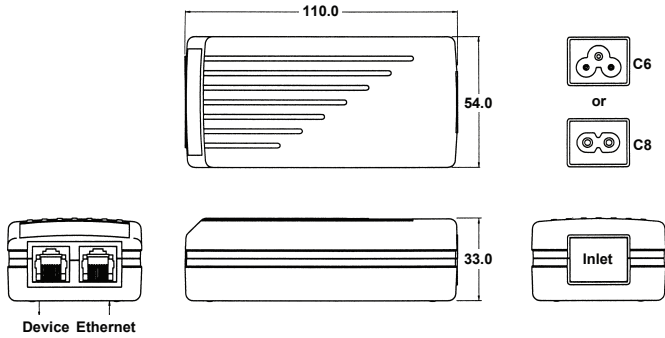

PoE Power Injector

Notes:

1. Dimensions shown in mm as left. Tolerance: ± 1 mm (Excluding cables).
2. Size:
54.0 X 110.0 X 33.0 (mm)
3. Packing:
Net weight: 140 g approx. / unit
Gross weight: 19 kg approx. / carton, 120 units / carton
Carton size (mm): 535 (L) x 489 (W) x 314 (H)
4. Connectors:
AC input :
IEC 320 C8: SNP-POEX
C6: SNP-POEX-3 (* X: 7/9/T)
Device connector : RJ45
Ethernet connector : RJ45
5. Box Color : Black