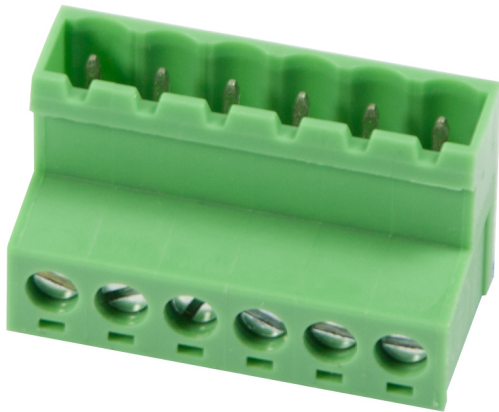

Synergy 21 LED to screw terminal KEFA (Phoenix® compatible) connector 6 M

6-pin screw terminal (plastic)
Max. 10A /240 V load capacity
Suitable for the Synergy21 LED strips, o.ä

Weight: 7 grams

Additional Images

Phoenix male

Phoenix female