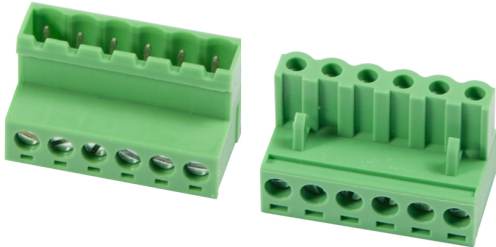

Synergy 21 LED to screw terminal KEFA (Phoenix® compatible) connector 6 M

6-pin screw terminal (plastic)
Max. 10A /240 V load capacity
Suitable for the Synergy21 LED strips, o.ä

Weight: 7 grams

Additional Images

Phoenix male

Phoenix female