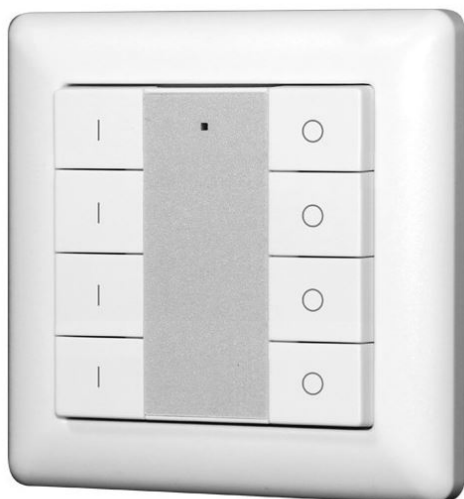

## Synergy 21 LED Controller EOS 05 Wall switch 4-gang series 2

Wall switch for EOS 05 controller

Control of up to 4 zones  
Brightness can be controlled intuitively  
0.1% to 100% dimmable  
Integrated CR2430 battery  
Dimensions : 55x55x13mm  
2 zones can be controlled individually (with several controllers)  
The functions can be set individually for each zone  
Range approx. 20m  
Protection class: IP20, only suitable for indoor use

## Accessories

Part No.	Name
151012	Synergy 21 LED Controller EOS 05 4-channel Controller + V2
108661	Synergy 21 LED Controller EOS 05 hand-held transmitter RGBW 2
106837	Synergy 21 LED Controller EOS 05 hand-held transmitter RGBW 1
123041	Synergy 21 LED Controller EOS 05 WLAN Controller Master Router
107727	HEP Power Supply - 12V 12W - HEP for Flush Mount Box