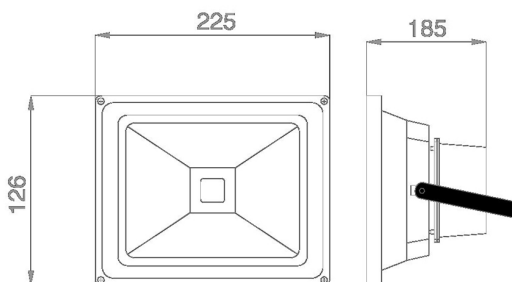

Attributes

Attribute	Value
Abstrahlwinkel:	120
Betriebstemperatur:	-25°C bis +55°C
CRI:	>80
Dimmbar:	TRIAC
Grösse:	126*225*185
LED - Gehäusefarbe:	schwarz
LED - Gehäusematerial:	Aluminium
Lichtfarbe:	warmweiß
Lichtfarbe in Kelvin:	3000
Lumen:	3750
Schutzklasse:	IP65
Volt:	230
Weight:	2.3 Kg
Warranty:	24.00 Months

Additional Images