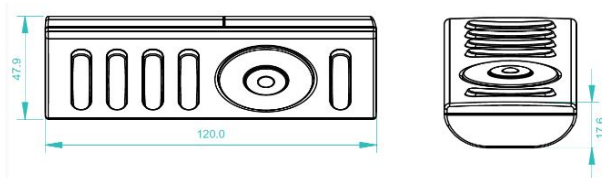

Accessories

Part No.	Name
111315	Synergy 21 LED Controller EOS 05 4-channel controller + CC700
112597	Synergy 21 LED Controller EOS 05 4-channel repeater
112694	Synergy 21 LED Controller EOS 05 4-channel Controller + High Power
113466	Synergy 21 LED Controller EOS 05 4-channel controller + top-hat rail
116292	Synergy 21 LED Controller EOS 05 4-channel controller + CC500
122483	Synergy 21 LED-Steuerung EOS 05 4-Kanal-Steuerung + IP66
125227	Synergy 21 LED Controller EOS 05 1-channel single color controller+power supply CC 200-1500mA 50W
125237	Synergy 21 LED Controller EOS 05 1-channel single color controller 0-10V
131267	Synergy 21 LED Controller EOS 05 AC - Triac
132052	Synergy 21 LED Controller EOS 05 2-Kanal Controller+Netzteil CC dual weiß (CCT) 50W
135638	Synergy 21 LED Controller EOS 05 1-channel single color controller+power supply CV - 24V/50W
138264	Synergy 21 LED Controller EOS 05 4-Kanal Repeater Hutschiene
151012	Synergy 21 LED Controller EOS 05 4-channel Controller + V2
151013	Synergy 21 LED Controller EOS 05 1-channel single colour Controller mono V2
151666	Synergy 21 LED Controller EOS 05 5-channel controller RGB-WW (RGB-CCT)