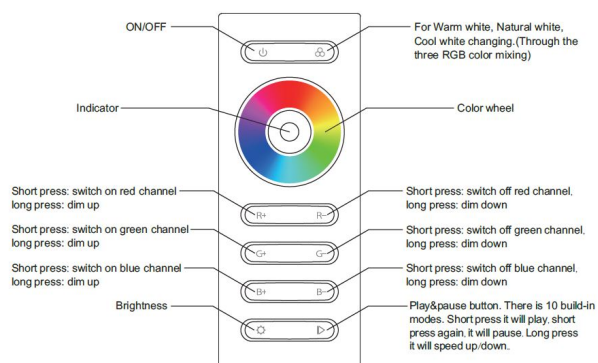

Accessories

Part No.	Name
111315	Synergy 21 LED Controller EOS 05 4-channel controller + CC700
112597	Synergy 21 LED Controller EOS 05 4-channel repeater
112694	Synergy 21 LED Controller EOS 05 4-channel Controller + High Power
113466	Synergy 21 LED Controller EOS 05 4-channel controller + top-hat rail
116292	Synergy 21 LED Controller EOS 05 4-channel controller + CC500
122483	Synergy 21 LED-Steuerung EOS 05 4-Kanal-Steuerung + IP66
125227	Synergy 21 LED Controller EOS 05 1-channel single color controller+power supply CC 200-1500mA 50W
125237	Synergy 21 LED Controller EOS 05 1-channel single color controller 0-10V
131267	Synergy 21 LED Controller EOS 05 AC - Triac
132052	Synergy 21 LED Controller EOS 05 2-Kanal Controller+Netzteil CC dual weiß (CCT) 50W
135638	Synergy 21 LED Controller EOS 05 1-channel single color controller+power supply CV - 24V/50W
138264	Synergy 21 LED Controller EOS 05 4-Kanal Repeater Hutschiene
151012	Synergy 21 LED Controller EOS 05 4-channel Controller + V2
151013	Synergy 21 LED Controller EOS 05 1-channel single colour Controller mono V2
151666	Synergy 21 LED Controller EOS 05 5-channel controller RGB-WW (RGB-CCT)