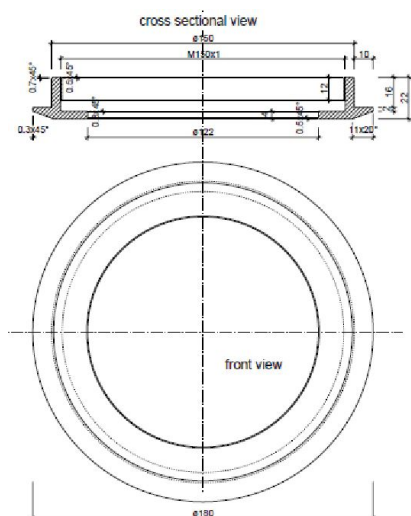

Synergy 21 LED Prometheus IP68 IR 24W SECURITY LINE V2 Infrared with 850nm

Outdoor IR spotlight incl. bracket for wall and floor mounting and

Wavelength: 850nm

Beam angle: 120°

Range: up to 30 metres. Lens update available which increases the range of the spotlight to up to 50 metres (beam angle 30°)

Power consumption: 24 watts (350mA, ~85V)

Protection class: IP 68

Light colour: Infrared

incl 230V twilight sensor

Total height: 160mm

Diameter head: 150mm

Diameter heat sink: 120mm

Order power supply separately

external constant current power supply: 115517

Attributes

Attribute	Value
Ampere:	0.35
Lichtfarbe:	infrarot

Attribute	Value
Weight:	2.77 Kg
Warranty:	60.00 Months

Additional Images

Accessories

Part No.	Name
89283	Synergy 21 LED Prometheus IP68 IR with lens update SECURITY
115517	Synergy 21 LED Prometheus IP68 power supply V2
148726	Synergy 21 - Waterproof connector 1:1
148727	Synergy 21 - Waterproof connector 1:2
148730	Synergy 21 - Waterproof connector box 3 ports
148729	Synergy 21 - Waterproof connector box 3 ports transparent
148728	Synergy 21 - Waterproof connector box 4 ports
87838	Synergy 21 LED Prometheus IP68 RGB-W add. cable 3m
87839	Synergy 21 LED Prometheus IP68 RGB-W zub. Kabel 5m
92700	Synergy 21 LED Prometheus IP68 RGB-W zub. Ersatz Anschlusskabel 3m
81394	Synergy 21 LED Prometheus IP68 Zubehör, befahrbare Glasscheibe mit