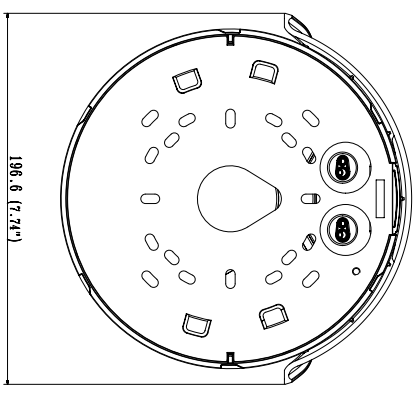

APPEARANCE-XNV-6081Z/8081Z/6081R/6081R/8081R

X-PLUS OUTDOOR VANDAL

X-PLUS OUTDOOR VANDAL with SKIN-COVER

X-PLUS OUTDOOR VANDAL with WEATHER-CAP

Unit : mm (inch)
SCALE 1:1
ver.190