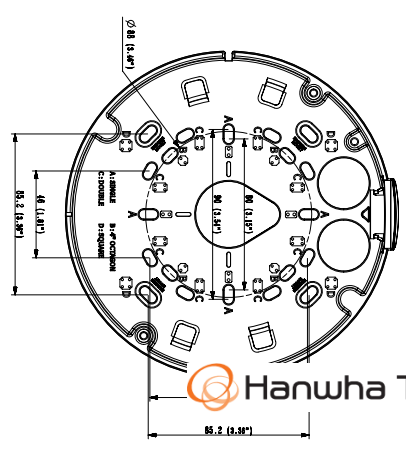

APPEARANCE-XNV-6081Z/8081Z/6081R/6081R/8081R

X-PLUS OUTDOOR VANDAL