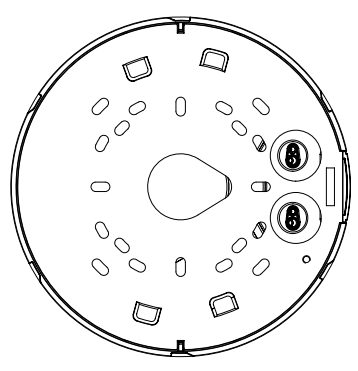

APPEARANCE-XNV-6081Z/8081Z/6081R/6081R/8081R

X-PLUS OUTDOOR VANDAL