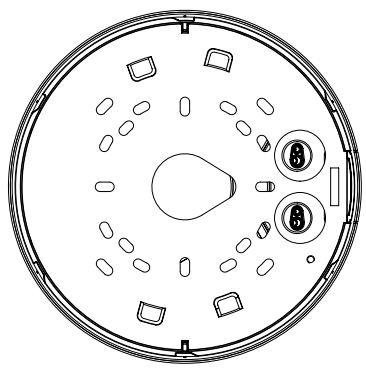

X-PLUS OUTDOOR VANDAL with SKIN-COVER