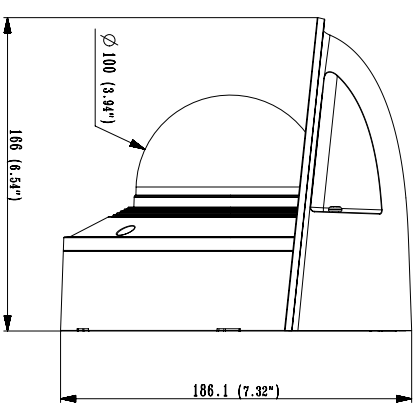

APPEARANCE-XNV-6081Z/8081Z/6081R/6081R/8081R

X-PLUS OUTDOOR VANDAL

X-PLUS OUTDOOR VANDAL with SKIN-COVER

X-PLUS OUTDOOR VANDAL with WEATHER-CAP

Unit : mm (inch)
SCALE 1:1
ver.190