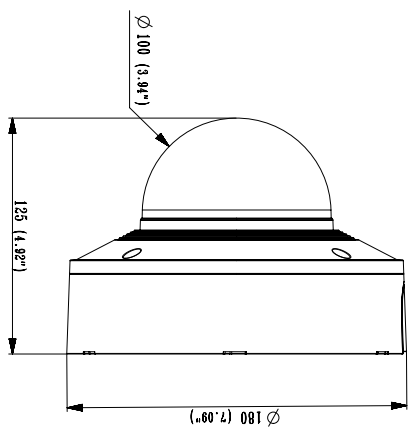

APPEARANCE-XNV-6081Z/8081Z/6081R/6081R/8081R

X-PLUS OUTDOOR VANDAL