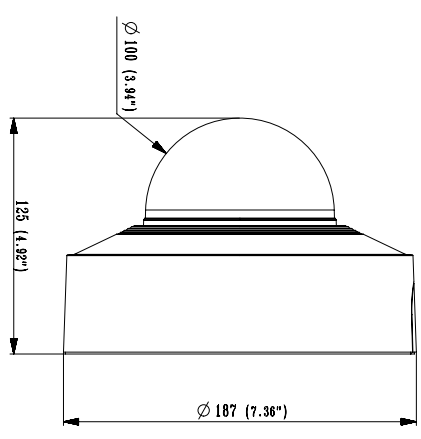

X-PLUS OUTDOOR VANDAL with SKIN-COVER