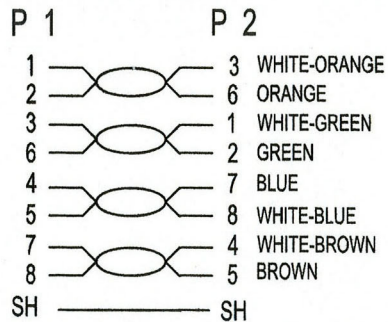

**GIGABIT  
XOVER**

ROHS COMPLIANT

**WIRING DIAGRAM**

ALL LENGTH (L)	
K5450.0,5	500mm±5
K5450.1	1000mm±10
K5450.2	2000mm±20
K5450.3	3000mm±30
K5450.5	5000mm±50
K5450.7,5	7500mm±75
K5450.10	10000mm±100
K5450.15	15000mm±150
K5450.20	20000mm±200

c	CABLE	SFTP CAT.5E 26AWG stranded 4pairs cable PVC OD=5.7mm Printing : SFTP 300 CAT.5E 26AWGX4P PATCH ISO/IEC 11801 & EN 50173 VERIFIED PVC SHEATH: FLAME RETARDANT ACC. TO IEC60332-1 SILICONE FREE	L mm
b	OVERMOLD	PVC COLOR:RED / LENGTH IMPRINT ON BOOT	8 g
a	CONNECTOR	RJ45 8P8C'S SHIELDED GOLD PLATED 3-50u"	2 Pcs
NO.	MAT.NAME	DESCRIPTION	Q'TY

Impedance	Nom. 1000hm+20%										
Frequency	MHZ	1	4	8	10	16	20	25	31.25	62.5	100
NEXT	DB	62.3	52.3	48.8	47.3	44.2	42.8	41.3	39.9	35.4	32.3
Attenuation	DB/100m	2.4	4.9	7.0	7.8	9.8	11.1	12.5	14.0	20.4	26.4
Return Loss	DB	17.0	18.8	19.7	20.0	20.0	20.0	19.3	18.6	16.5	15.1
ITEM	K5450.X										
DRAWING	SFTP 26AWG PATCH CORD										
UNIT	mm	SCALE	REV								
DRAWN BY	CHECK BY	APPRO BY	DATE								
			2006.11.30								