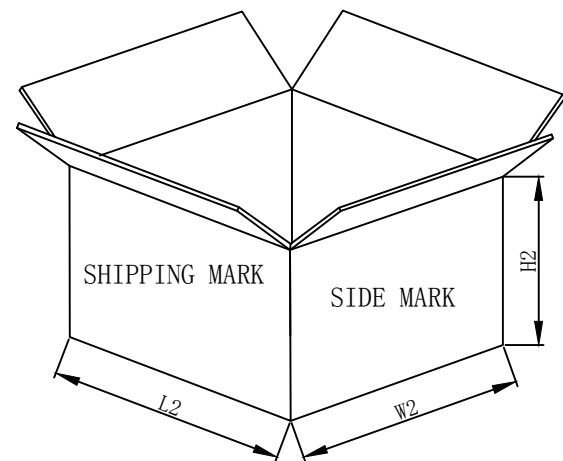

End-product drawing

Paper shaft

1pcs/Paper shaft + Test report + Accessory

SYNERGY 21									
CUSTOMER						ITEM NO.		See the chart	
PRODUCT NAME				Assemble		Manufacture country		CHINA UNIT mm	
NEW				2019-04-24		A		DATE	
REVISION RECORD MODIFICATIONS				DATE		REV.		2019-04-24	
BY		CHK		SYNERGY 21		SYNERGY 21		2019-04-24	

ITEM NO.	LENGTH	FIBER	Color
S215576. 20m	20M	G657. A2	White
S215576. 40m	40M	G657. A2	White
S215576. 60m	60M	G657. A2	White

Packing: 1pcs/Inner box 10pcs/Big carton

SYNERGY 21

						CUSTOMER		ITEM NO.	see the chart	
						PRODUCT NAME	PACKING	Manufacture country	CHINA	UNIT mm
			NEW	2019-04-24	A	DRAWNBY	CHECKBY	APPOBY	DATE	
BY	CHK	REVISION RECORD MODIFICATIONS			DATE	REV.	SYNERGY 21	SYNERGY 21	2019-04-24	