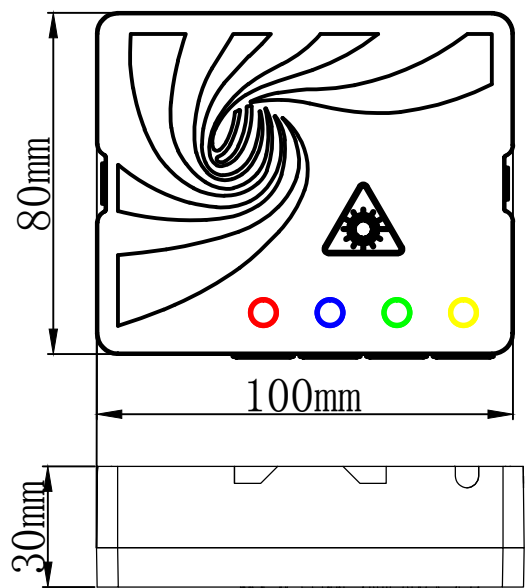

ITEM NO.	LENGTH	FIBER	Color
S215576. 20m	20M	G657. A2	White
S215576. 40m	40M	G657. A2	White
S215576. 60m	60M	G657. A2	White

Note:
 1. Grade Designation: Each to Reference
 2. ROHS 2.0 (EU)/2015/863 and REACH Compliant
 3. Bending insensitive fiber

Type	Single-Mode
Insertion Loss	≤ 0.30dB
Return Loss	≥ 60dB
Test Wavelength	1310nm

Packing: 1pcs/Paper shaft + test report

⑫	0.9 Tube Hytrel Color:Red	560mm	
⑪	0.9 Tube Hytrel Color:Blue	565mm	
⑩	0.9 Tube Hytrel Color:Green	570mm	
⑨	0.9 Tube Hytrel Color:Yellow	575mm	
⑧	Ring(1) (2) (3) (4) 10mm OD:2.1 mm ID:1.2 mm	1	
⑦	Heat Shrink Tubing	170mm	
⑥	Fanout Heat Shrink Tubing	1	
⑤	FIBER OPTICAL CABLE G657. A2 4C 250um Yellow Green Blue Red with KEVLAR Jacket LSZH OD: 2.2mm Color:White Printing: FIBER OPTICAL CABLE 4FO SM 9/125um G657. A2 LSZH HT CPR Eca MM/YYYY XXXXm	Xm	
④	LC White Dust Cap	4	
③	LC/APC 8° Ferrule	4	
②	LC SM 0.9 Green Connector	4	
①	LC 0.9mm Green Boot	4	

NO	SPECIFICATION STANDARD	QT' Y	REMARK
	Add cable specification		
	NEW		
BY	CHK	DATE	REV.

SYNERGY 21							
CUSTOMER		ITEM NO.	see the chart				
PRODUCT NAME	4 cores LC/APC 8° fiber cable	Manufacture country	CHINA	UNIT	mm		
DRAWNBY	CHECKBY	APPOBY	DATE				
SYNERGY 21	SYNERGY 21		2019-04-24				