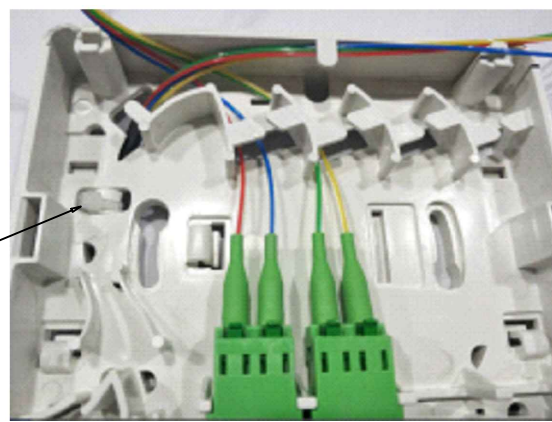

Cable tie

Red Blue Green Yellow
Adapter label