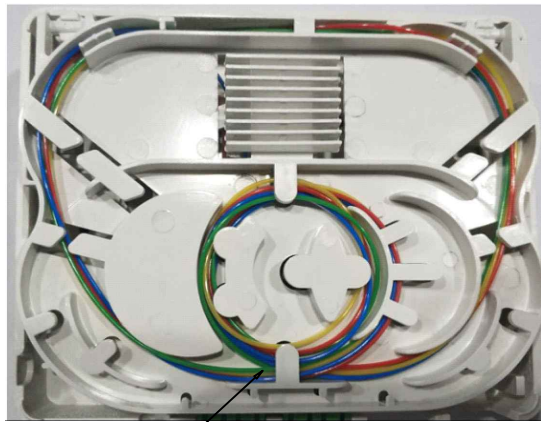

NO	SPECIFICATION STANDARD	QT' Y	REMARK
	Add cable specification		
	NEW		
BY	CHK	DATE	REV.

SYNERGY 21							
CUSTOMER		ITEM NO.	see the chart				
PRODUCT NAME	4 cores LC/APC 8° fiber cable	Manufacture country	CHINA	UNIT	mm		
DRAWNBY	CHECKBY	APPOBY	DATE				
SYNERGY 21	SYNERGY 21		2019-04-24				

Note:

Tolerance : ± 2 mm
 ABS+PC material, White

Accessory:

Screw ST4.0*25mm sets: 2 sets
 Cable Tie 2.2*80mm x 4 pcs

PACKING: 1PCS/PE BAG

SYNERGY 21									
CUSTOMER						ITEM NO.		See the chart	
PRODUCT NAME				FTTH Box 4 Core		Manufacture country		CHINA	UNIT mm
NEW				2019-04-23	A	DRAWNBY		CHECKBY	
BY	CHK	REVISION RECORD MODIFICATIONS			DATE	REV.	SYNERGY 21	SYNERGY 21	2019-04-23
						APPOBY		DATE	

		NEW		2019-04-23	A	SYNERGY 21		ITEM NO. See the chart	
BY	CHK	REVISION RECORD MODIFICATIONS		DATE	REV.	DRAWNBY	CHECKBY	APPOBY	DATE
						SYNERGY 21	SYNERGY 21		2019-04-23

SYNERGY 21				
CUSTOMER			ITEM NO.	See the chart
PRODUCT NAME	LC/APC Green (Ceramic) Duplex Adapter(With External Laser Protection Shutter) w/o Flange	Manufacture country	CHINA	UNIT mm