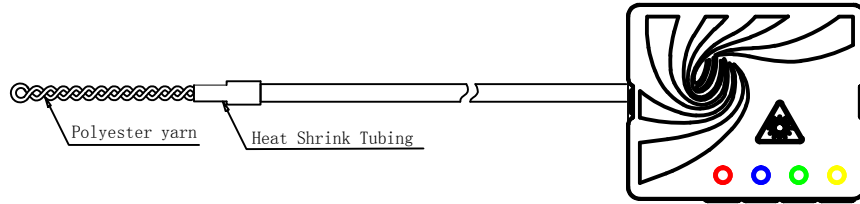

End-product drawing

Paper shaft