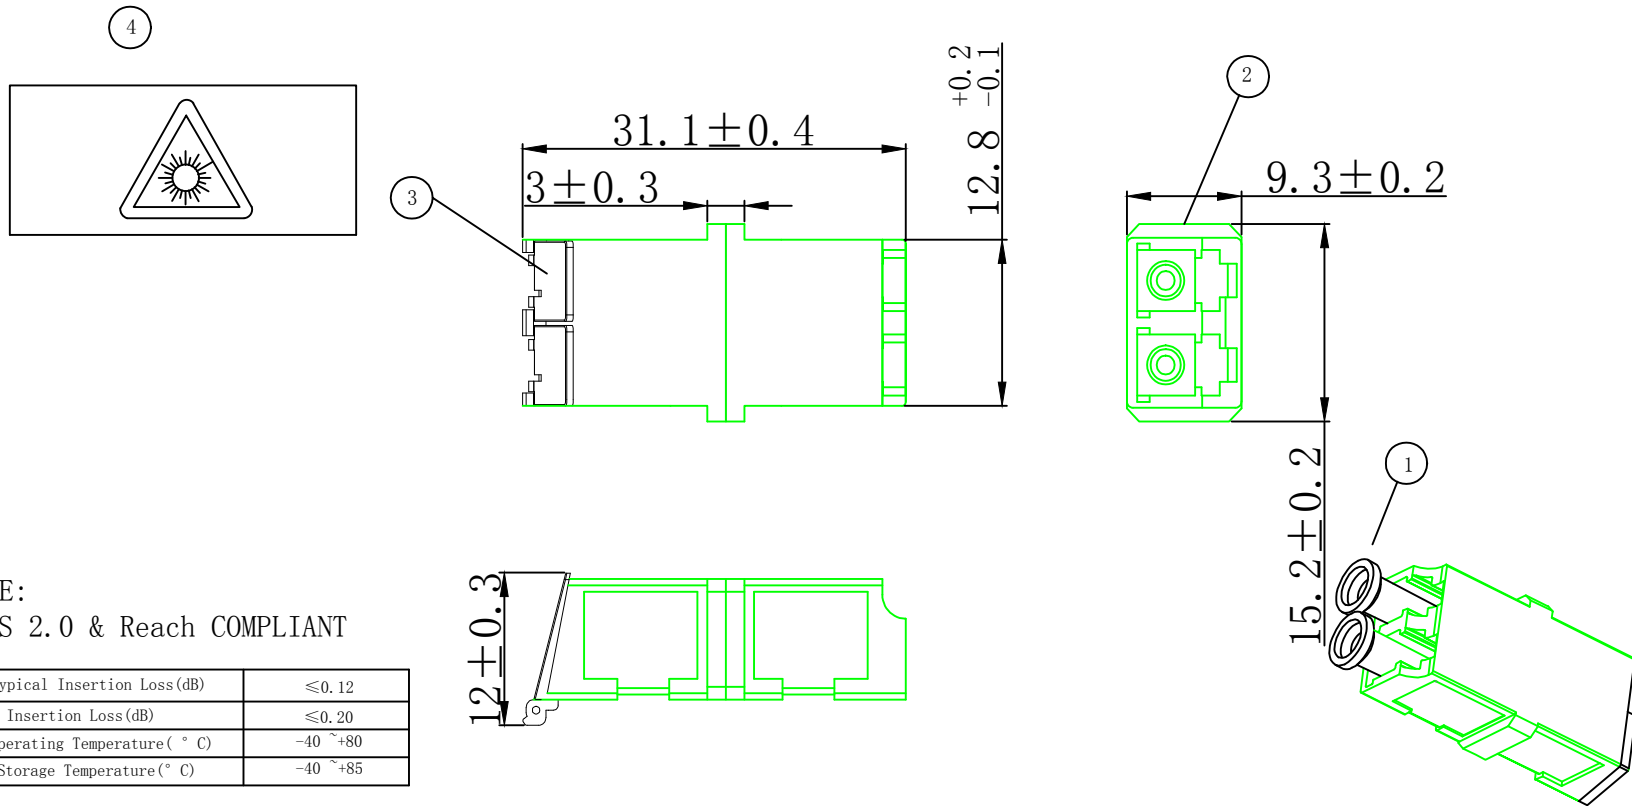

NO	SPECIFICATION STANDARD	QT' Y	REMARK
	Add cable specification		
	NEW		
BY	CHK	DATE	REV.

SYNERGY 21							
CUSTOMER		ITEM NO.	see the chart				
PRODUCT NAME	4 cores LC/APC 8° fiber cable	Manufacture country	CHINA	UNIT	mm		
DRAWNBY	CHECKBY	APPOBY	DATE				
SYNERGY 21	SYNERGY 21		2019-04-24				

Note:

Tolerance : ± 2 mm
 ABS+PC material, White

Accessory:

Screw ST4.0*25mm sets: 2 sets
 Cable Tie 2.2*80mm x 4 pcs

PACKING: 1PCS/PE BAG

SYNERGY 21									
CUSTOMER						ITEM NO.		See the chart	
PRODUCT NAME				FTTH Box 4 Core		Manufacture country		CHINA	UNIT mm
NEW				2019-04-23	A	DRAWNBY		CHECKBY	
BY	CHK	REVISION RECORD MODIFICATIONS			DATE	REV.	SYNERGY 21	SYNERGY 21	2019-04-23
						APPOBY		DATE	