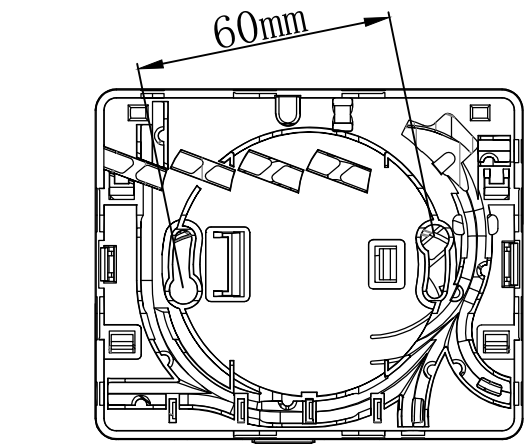

ITEM NO.	LENGTH	FIBER	Color
S215576. 20m	20M	G657. A2	White
S215576. 40m	40M	G657. A2	White
S215576. 60m	60M	G657. A2	White

Note:
 1. Grade Designation: Each to Reference
 2. ROHS 2.0 (EU)/2015/863 and REACH Compliant
 3. Bending insensitive fiber

NO	SPECIFICATION STANDARD	QT' Y	REMARK
	Add cable specification		
	NEW		
BY	CHK	DATE	REV.

SYNERGY 21							
CUSTOMER		ITEM NO.	see the chart				
PRODUCT NAME	4 cores LC/APC 8° fiber cable	Manufacture country	CHINA	UNIT	mm		
DRAWNBY	CHECKBY	APPOBY	DATE				
SYNERGY 21	SYNERGY 21		2019-04-24				

Note:

Tolerance : ± 2 mm
 ABS+PC material, White

Accessory:

Screw ST4.0*25mm sets: 2 sets
 Cable Tie 2.2*80mm x 4 pcs

PACKING: 1PCS/PE BAG

SYNERGY 21									
CUSTOMER						ITEM NO.		See the chart	
PRODUCT NAME				FTTH Box 4 Core		Manufacture country		CHINA	UNIT mm
NEW				2019-04-23	A	DRAWNBY		CHECKBY	
BY	CHK	REVISION RECORD MODIFICATIONS			DATE	REV.	SYNERGY 21	SYNERGY 21	2019-04-23
						APPOBY		DATE	