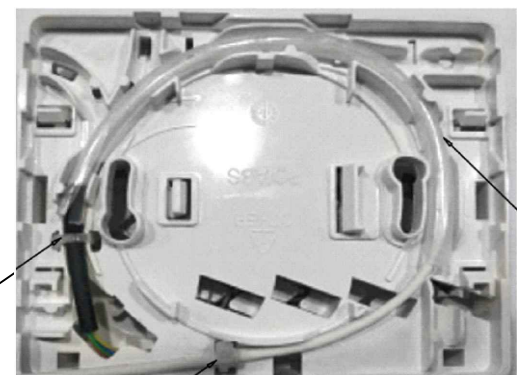

		NEW		2019-04-23	A	SYNERGY 21		ITEM NO. See the chart	
BY	CHK	REVISION RECORD MODIFICATIONS		DATE	REV.	DRAWNBY	CHECKBY	APPOBY	DATE
						SYNERGY 21	SYNERGY 21		2019-04-23

SYNERGY 21				
CUSTOMER			ITEM NO.	See the chart
PRODUCT NAME	LC/APC Green (Ceramic) Duplex Adapter(With External Laser Protection Shutter) w/o Flange	Manufacture country	CHINA	UNIT mm

Two laps

Cable tie

Red Blue Green Yellow
Adapter label

Cable tie

Transparent tube 135mm

Cable tie

SYNERGY 21									
CUSTOMER						ITEM NO.		see the chart	
PRODUCT NAME			Assemble			Manufacture country		CHINA	UNIT mm
NEW			2019-04-24	A	DRAWNBY		CHECKBY	APPOBY DATE	
BY	CHK	REVISION RECORD MODIFICATIONS		DATE	REV.	SYNERGY 21	SYNERGY 21	2019-04-24	