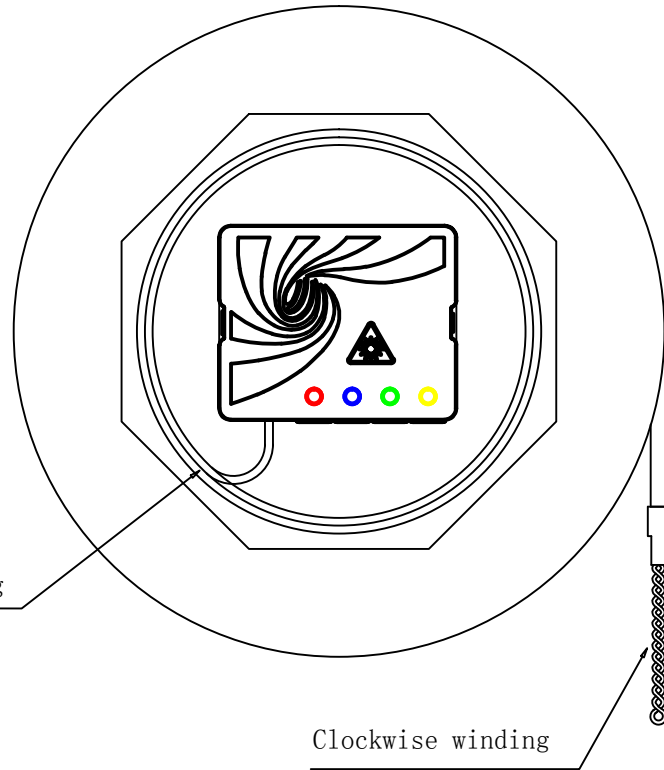

1pcs/Paper shaft + Test report + Accessory

SYNERGY 21									
CUSTOMER						ITEM NO.		See the chart	
PRODUCT NAME				Assemble		Manufacture country		CHINA UNIT mm	
NEW				2019-04-24		A		DATE	
REVISION RECORD MODIFICATIONS				DATE		REV.		2019-04-24	
BY		CHK		SYNERGY 21		SYNERGY 21		2019-04-24