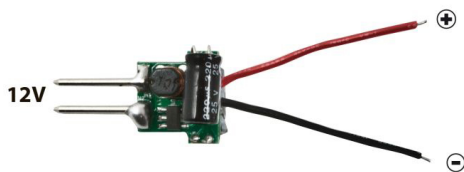

Synergy 21 Power supply unit - CC Driver 350mA, 12 Volt 4x1Watt 5 pcs.

SYNERGY 21

Driver 350mA,12 Volt 4x1Watt
5 pieces

The connection of electrical components and systems may only be carried out by
by qualified personnel only!

Attributes

Attribute	Value
Weight:	0.1 Kg
Warranty:	24.00 Months

Accessories

Part No.	Name
147265	Netzkabel 230V Schutzkontakt CEE7(Stecker)->Open End mit Adernendhülsen, 1,8m,Black