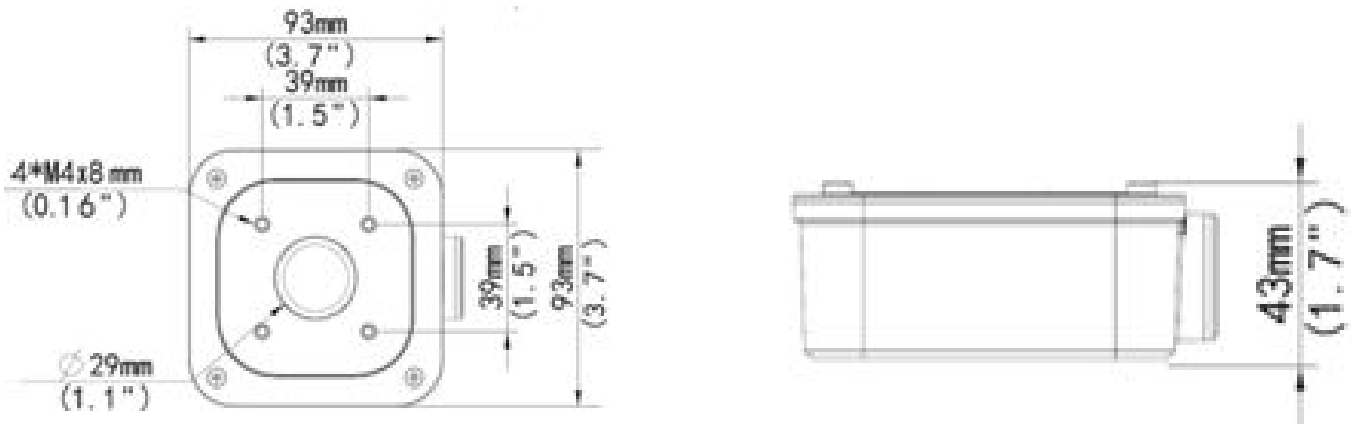

Accessories

Part No.	Name
159690	ALLNET IP Kamera Bullet / Outdoor / 5MP / IR / Low-Light / 79° / "ALL-CAM2497-LEN"
159704	ALLNET IP Kamera zbh. Polemount/Masthalter for ALL-CAM2497-LEN
99305	ALLNET TP Cat 6 Überspannungs-/Blitzschutz Surge Protector ALL95100 Indoor
186548	ALLNET PoE Injektor Gigabit PoE & PoE+ (15,4W/30W) / Kunststoffgehäuse / "ALL0488v6"
112270	ALLNET PoE Injektor Gigabit / PoE & PoE+ & PoE & LT PoE (15,4W/30W/60W/90W) / Metallgehäuse / "ALL048900v2"
113046	ALLNET Switch unmanaged 4 Port Gigabit 300W / 4x LT PoE 90W / 1x LT PoE In / Lüfterlos / "ALL048605PD"
99315	ALLNET Switch unmanaged 8 Port Gigabit 63W / 4x PoE+ / 4x LAN / Lüfterlos /19" / "ALL8804PoE+"
93392	ALLNET Switch unmanaged 8 Port Gigabit 150W / 8x PoE+ / 4x LAN / Lüfterlos / 19" / "ALL8808POE"
193997	ALLNET Switch smart managed 8 Port Gigabit 150W / 8x PoE+ / 2x SFP / Lüfterlos / 19" / "ALL-SG8610PM"
137466	ALLNET Switch full managed 8 Port Gigabit 240W / 8x PoE+ / 2x LAN oder 2x SFP / 19" / "ALL-SG8910PM"
183826	ALLNET Switch smart managed 24 Port Gigabit 500W / 24x PoE+ / 4x SFP / 19" / "ALL-SG8824PMv2"
146999	ALLNET PoE USV Backup - USV für Kameras, Accesspoints ALL90011PoE