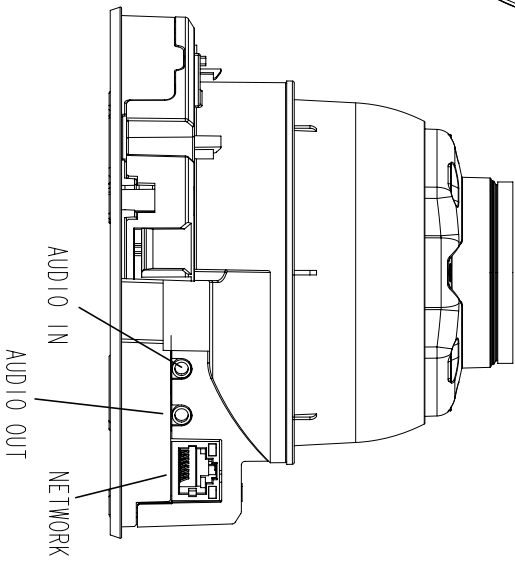

XND-6080V / 6080RV / 8080RV

Unit : mm (inch)