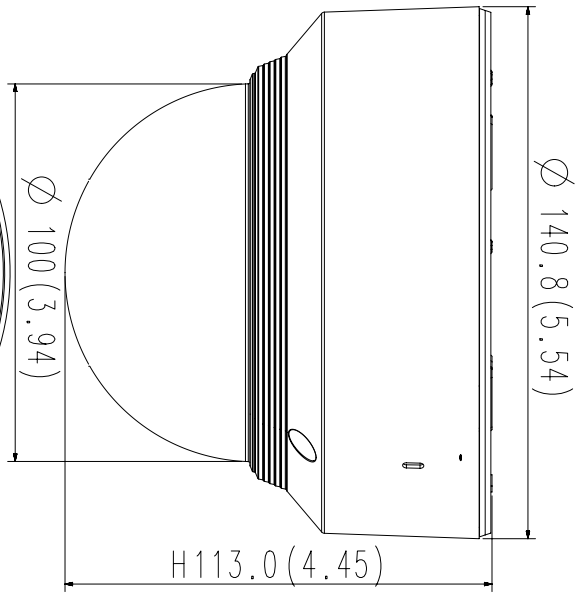

XND-6080V / 6080RV / 8080RV

Unit : mm (inch)