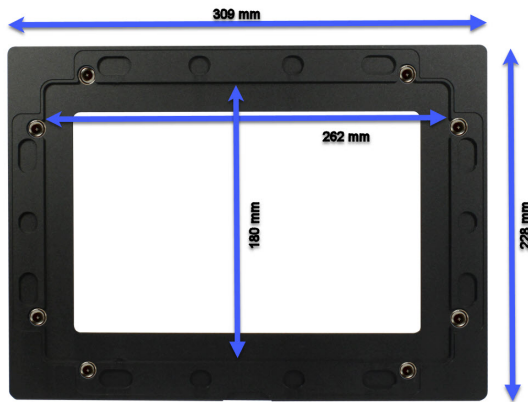

EAN CODE

Single bezel in white, wide for optional mounting frame (195007).
Cover rests on surface, flush with frame and wall. Magnets screwable recessed in bezel, not protruding.

The new high-quality aluminum panels have been completely redesigned and are now flush with the mounting frame. This ensures an almost flush wall closure. The distance between the bezel and the touchscreen has been reduced to a minimum, making it easier to operate in the peripheral areas.

Additional Images

Accessories

Part No.	Name
198301	VESA Standfuß Halterung höhenverstellbar für Tablet, Display
198302	VESA Standfuß Halterung höhenverstellbar für Tablet, Display
104257	VESA Wandhalterung Flepo - omicron-1 für Tablet, Monitore
104258	VESA Wandhalterung Flepo - omicron-2 für Tablet, Monitore
146334	VESA wall mount for tablet, monitors very flat with securing
149144	VESA Adapterplatte Mini-PC an VESA Monitor-Halterung
161472	VESA Desktop Standfuß Halterung Flex für Tablet, Display, Mo
174452	VESA desktop stand mount Flex for tablet
195007	ALLNET Touch Display Tablet 10 Zoll zbh. Wandmontage Einbaurahmen für Unterputz/Hohlraum aufliegend