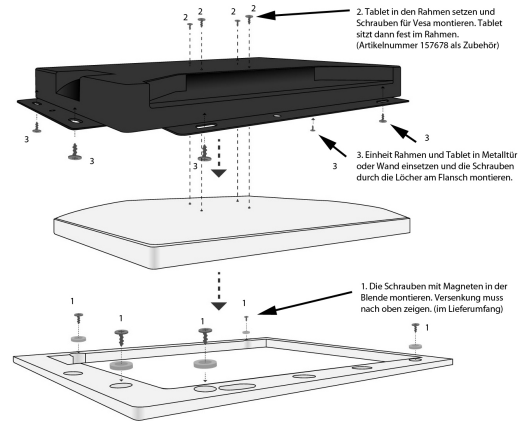

EAN CODE

Single bezel in white, wide for optional mounting frame (195007).
Cover rests on surface, flush with frame and wall. Magnets screwable recessed in bezel, not protruding.

The new high-quality aluminum panels have been completely redesigned and are now flush with the mounting frame. This ensures an almost flush wall closure. The distance between the bezel and the touchscreen has been reduced to a minimum, making it easier to operate in the peripheral areas.

Additional Images

Accessories

Part No.	Name
198301	VESA Standfuß Halterung höhenverstellbar für Tablet, Display
198302	VESA Standfuß Halterung höhenverstellbar für Tablet, Display
104257	VESA Wandhalterung Flepo - omicron-1 für Tablet, Monitore
104258	VESA Wandhalterung Flepo - omicron-2 für Tablet, Monitore
146334	VESA wall mount for tablet, monitors very flat with securing
149144	VESA Adapterplatte Mini-PC an VESA Monitor-Halterung
161472	VESA Desktop Standfuß Halterung Flex für Tablet, Display, Mo
174452	VESA desktop stand mount Flex for tablet
195007	ALLNET Touch Display Tablet 10 Zoll zbh. Wandmontage Einbaurahmen für Unterputz/Hohlraum aufliegend