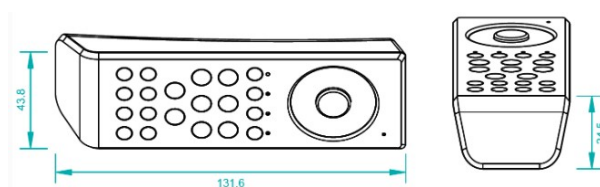

Betriebstemperatur:	-10 bis +60
Dimmbar:	ja
Weight:	0.05 Kg
Warranty:	60.00 Months

Additional Images

Accessories

Part No.	Name
111315	Synergy 21 LED Controller EOS 05 4-channel controller + CC700
112597	Synergy 21 LED Controller EOS 05 4-channel repeater
112694	Synergy 21 LED Controller EOS 05 4-channel Controller + High Power
113466	Synergy 21 LED Controller EOS 05 4-channel controller + top-hat rail
116292	Synergy 21 LED Controller EOS 05 4-channel controller + CC500
122483	Synergy 21 LED-Steuerung EOS 05 4-Kanal-Steuerung + IP66
125227	Synergy 21 LED Controller EOS 05 1-channel single color controller+power supply CC 200-1500mA 50W
125237	Synergy 21 LED Controller EOS 05 1-channel single color controller 0-10V
131267	Synergy 21 LED Controller EOS 05 AC - Triac