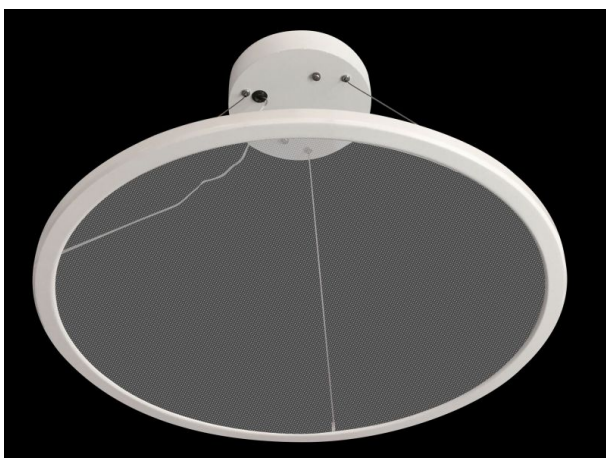

Attributes

Attribute	Value
Abstrahlwinkel:	120
Ampere:	1.40
CC oder CV:	CC
CRI:	>83
Dimmbar:	Ja, abhängig vom Netzteil
Grösse:	580*15
LED - Gehäusefarbe:	weiß
LED - Gehäusematerial:	Aluminum
Lichtfarbe:	neutralweiß
Lichtfarbe in Kelvin:	4100
Lumen:	5000
Schutzklasse:	IP40
Volt:	38
Weight:	3.15 Kg
Warranty:	36.00 Months

Additional Images