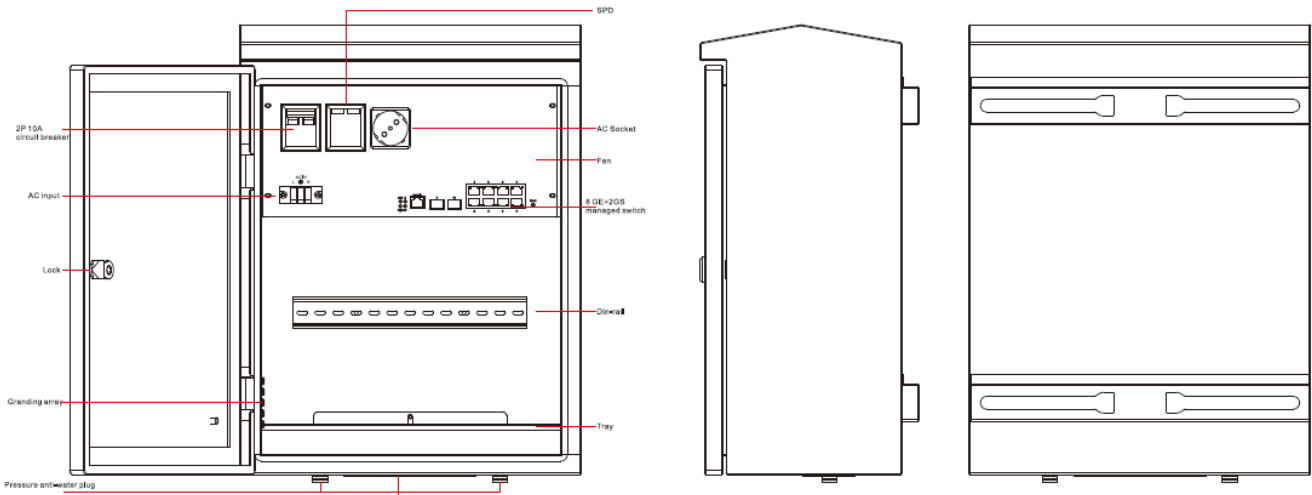

Technical Details:

Parameter	Specifications
Power input	AC100~240V, 50/60Hz, 10A
AC output	AC output 1 channel
Switch	8 Port RJ45 Gigabit Smart managed Industrial Switch 2x SFP Slot Gigabit
Circuit breaker	2P 10A
Connector	Made in Germany Icotek KEL-ER 24/10 Cable entry strip IP66 equipped
Powersupply	48VDC 240W Meanwell Powersupply
Lock	Key lock with protective cap with 2x key
Operating Temperature	- 40°C ~ 75°C
Storage Temperature	-40°C ~ 85°C
Humidity (no condensation)	0~95%
Dimension(HxWxD)	500x380x220mm
Material	Metal
Colour	White
Net-weight	15kg

Attributs