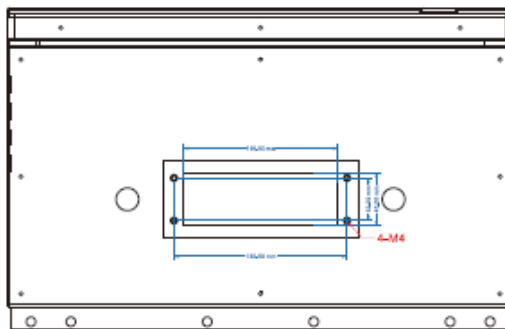

Technical Details:

Parameter	Specifications
Power input	AC100~240V, 50/60Hz, 10A
AC output	AC output 1 channel
Switch	8 Port RJ45 Gigabit Smart managed Industrial Switch 2x SFP Slot Gigabit
Circuit breaker	2P 10A
Connector	Made in Germany Icotek KEL-ER 24/10 Cable entry strip IP66 equipped
Powersupply	48VDC 240W Meanwell Powersupply
Lock	Key lock with protective cap with 2x key
Operating Temperature	- 40°C ~ 75°C
Storage Temperature	-40°C ~ 85°C
Humidity (no condensation)	0~95%
Dimension(HxWxD)	500x380x220mm
Material	Metal
Colour	White
Net-weight	15kg