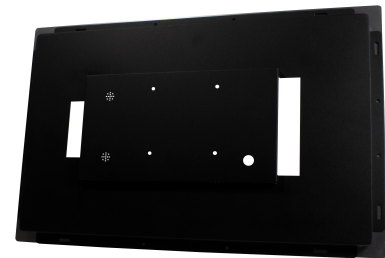

Número de artículo: 151701
Número de fabricante:
ALL_Tablet_Blend_silver_21inch

ALLNET Touch Display Tablet 21 inch installation set

EAN CODE

Bezel and mounting frame for 21" inch tablet

Color silver/silver

The bezel is magnetically fixed on the mounting frame. The magnets must be mounted on the bezel. Please keep in mind that the speakers of the tablet are located on the back of the tablet and thus the quality and volume of the sound options will be limited once the tablet is installed in a wall.

The tablet is screwed to the frame via the vesa mount and then mounted with it in a drywall or wooden wall. Walls are of course also possible, but are only recommended to a limited extent due to possible heat accumulation.

Imágenes adicionales

Número de artículo: 151701
Número de fabricante:
ALL_Tablet_Blend_silver_21inch

Accesorios

Número de artículo	Denominación
146334	VESA wall mount for tablet, monitors very flat with securing
104257	Flepo Soporte de pared omicron-1 VESA
104258	Flepo Soporte de pared omicron-2 VESA
151668	ALLNET Touch Display Tablet 21 inch mounting frame
146475	ALLNET Display táctil 21" PoE 2GB/16GB, A64 Android 6.0
186548	ALLNET ALL0488v6 Inyector PoE Gigabit PoE & PoE+ (15.4W/30W)
157678	ALLNET Touch Display Tablet zbh. Schrauben Set 4xM3 u. 4xM4 zur Befestigung an Vesa Halterung
198301	VESA Soporte ajustable en altura, negro
198302	VESA Soporte ajustable en altura, blanco
149144	VESA Soporte adaptador para Mini-PC a Monitor
161472	VESA Desktop Standfuß Halterung Flex für Tablet, Display, Mo
174452	VESA desktop stand mount Flex for tablet