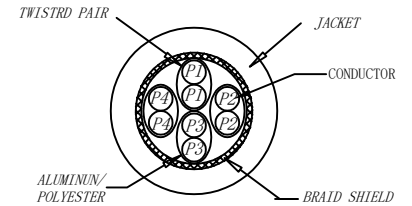

CAT. 6 S/FTP LSZH TPE 250MHz ISO/IEC 11801 & EN50173-1 & ANSI/TIA-568-C.2 www.Synergy21.de CE

PIN OUT

MATERIAL LIST

⑥	LABEL	NO DRY GLUE LABEL	1	
⑤	MINI TIE	PE MINI TIE(POSSESS METAL) COLOUR SEE THE CHART	2	
④	POLYETHYLENE BAG	SYNERGY 21 SLIP PE BAG	1	
③	CABLE	CAT. 6 S/FTP 27AWG (BC*1P+AL-FOIL)*4+Braid(AL-MG) JACKET:TPE LSZH OD:6.0±0.2mm COLOUR SEE THE CHART	1	
②	Over mold	80A PVC, COLOR:SEE THE CHART	2	
①	Plug	RJ45 8P8C' S SHIELDED , THE SHELL PLATED NICKEL , PIN GOLD PLATED 3u" RED/TRANSPARENT	2	
NO.	PARTS NAME	SPECIFICATION STANDARD	QT' Y	REMARK

Hasia		change "ROSH 2.0" to "ROSH 3.0"	2022-02-25	A6	<b>SYNERGY 21</b>					
		Add New Color	2019-03-14	A5						
		Increase the minimum bend radius	2018-11-30	A4	CUSTOMER NO.		ITEM NO.	SEE THE CHART		
		Add moulding size	2018-06-19	A3	PRODUCT NAME	CAT. 6 S/FTP PATCH CORD TPE LSZH	manufacture country:	CHINA	UNIT	MM
		Change Moulding	2018-05-29	A2	DRAWNBY	CHECKBY	APPOBY	DATE		
		CHANGE PACKING AND BOX MARK	2018-03-12	A1	DRAWNBY	CHECKBY	APPOBY	DATE		
BY	CHK	REVISION RECORD MODIFICATIONS	DATE	REV.	SYNERGY 21	SYNERGY 21	SYNERGY 21	2015-01-20		