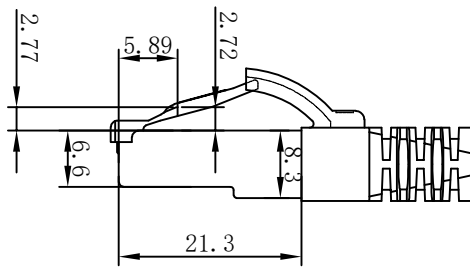

CAT. 6 S/FTP LSZH TPE 250MHz ISO/IEC 11801 & EN50173-1 & ANSI/TIA-568-C.2 www.Synergy21.de CE

PIN OUT

MATERIAL LIST

⑥	LABEL	NO DRY GLUE LABEL	1	
⑤	MINI TIE	PE MINI TIE(POSSESS METAL) COLOUR SEE THE CHART	2	
④	POLYETHYLENE BAG	SYNERGY 21 SLIP PE BAG	1	
③	CABLE	CAT. 6 S/FTP 27AWG (BC*1P+AL-FOIL)*4+Braid(AL-MG) JACKET:TPE LSZH OD:6.0±0.2mm COLOUR SEE THE CHART	1	
②	Over mold	80A PVC, COLOR:SEE THE CHART	2	
①	Plug	RJ45 8P8C' S SHIELDED , THE SHELL PLATED NICKEL , PIN GOLD PLATED 3u" RED/TRANSPARENT	2	
NO.	PARTS NAME	SPECIFICATION STANDARD	QT' Y	REMARK

NOTE:

- ELECTRICAL TEST:
  - 100% OPEN SHORT, MISS WIRE TEST
  - INSULATION RESISTANCE:DC 300V 10M Ohm;
  - CONTACTOR RESISTANCE:1 OHM per meter
- FLUKE TEST LIMIT:ISO11801 Channel Class E
- Working temperature:-10°C ~ + 60°C
- Storage temperature:-20°C~+75°C
- RoHS 3.0 AND REACH compliant
- TPE LSZH:Non fire retardant(Conform IEC60754-2、IEC 61034)
- Packing:Synergy21 PE Bag+Label
- Minimum of the bending radius is 60mm