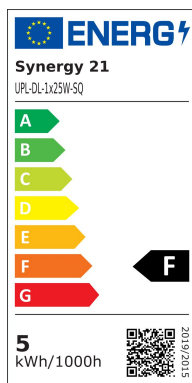

Synergy 21 LED recessed ceiling spotlight Helios black, round+tilting, neutral white

kwh/1000h:	5,50
Lumens:	398
Watt:	5,0
Nominal Service Life:	35000 Std.
Switching Cycles:	50000
Opt. Ambient Temperature.:	25 °C

25 watt recessed ceiling spotlight
Square recessed frame
incl. Philips LED driver

Housing colour: white
Watt: 25Watt (CREE COB LED)
Light colour: 4000K, CRI>90
Brightness: 100-110 lm/w
Beam angle: 45°
Input voltage: AC230V 50HZ
LED driver: Philips LED driver
Service life: 50,000 hours
Dimension: L195XW195mm
Cut-out: L180XW180mm

Attributes

Attribute	Value
Abstrahlwinkel:	36
Ampere:	0.20
CC oder CV:	CC

Attribute	Value
CRI:	>90
Dimmbar:	abhängig vom Netzteil
Grösse:	80*16
LED - Gehäusefarbe:	schwarz
LED - Gehäusematerial:	Aluminium
Lichtfarbe:	neutralweiß
Lichtfarbe in Kelvin:	4000
Lumen:	398
Schutzklasse:	IP20
Volt:	22-26
Weight:	1 Kg
Warranty:	24.00 Months