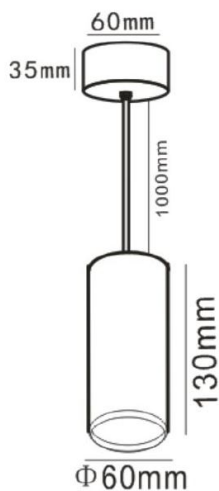

## Synergy 21 LED lampholder GU10 suspended ceiling mounting

Socket for GU10 LED light source  
Suspended ceiling mounting  
Colour: white  
Delivery WITHOUT bulb

## Additional Images