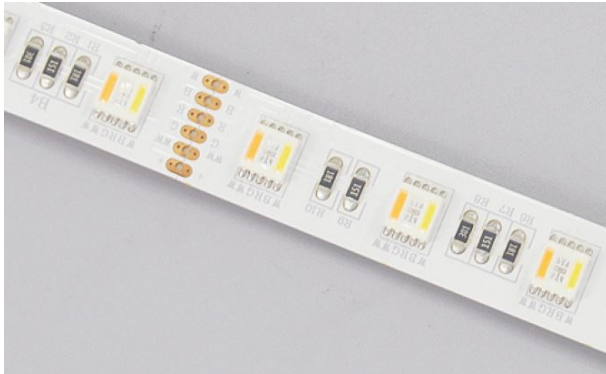

Synergy 21 LED Flex Strip 60 RGB DC24V + RGB-WW (RGB-CCT) ein Chip IP65

kwh/1000h:	120,00
Lumens:	7500
Watt:	120,0
Nominal Service Life:	35000 Std.
Switching Cycles:	50000
Opt. Ambient Temperature.:	25 °C

RGB-WW Flex-Stripe, 5 metres, RGB and warm white on one chip
 RGB and dual white 2700-6500K
 DC 24V, 120W, 24W/m, 9.6W/m for white and 14.6W/m for RGB
 Brightness: 1500lm ± 10% per metre
 300 PCS 5050 SMD LED
 Beam angle: 120°
 common positive pole
 Protection class: IP65(empty tube)
 L*W*H: 5000*14.5*4
 Can be shortened: all 6 LEDs can be shortened (10 cm)
 3M adhesive tape for mounting aid on the back

Attributes

Attribute	Value
Abstrahlwinkel:	120

Attribute	Value
Ampere:	5
CC oder CV:	CV
Dimmbar:	abhängig vom Netzteil
LED Strip Klebeband:	ja
LED Strip Breite:	14.50
LED Strip Höhe:	4
LED Strip kürzbar:	100
LED Strip Länge:	5000
Lichtfarbe:	RGB-WW
Lichtfarbe Name:	RGB-WW
Schutzklasse:	IP65
Volt:	24
Weight:	0.2 Kg
Warranty:	60.00 Months

Additional Images

Dimensions(Unit: mm)

Accessories

Part No.	Name
135731	Synergy 21 LED Controller 3653 LED RGB-WW (RGB-CCT) Master Set
122587	Synergy 21 Netzteil - 24V 120W Osram IP64
125198	Mean Well Power Supply - 24V 150W IP67
135783	Synergy 21 LED Flex Strip add. Ribbon cable RGB-WW 25m (RGB-CCT)
135784	Synergy 21 LED Flex Strip add. Ribbon cable RGB-WW 50m
135785	Synergy 21 LED Flex Strip add. Ribbon cable RGB-WW 5m (RGB-CCT)
181496	Synergy 21 LED Controller RGB-WW (RGB-CCT) DC12/24V *Milight/Miboxer*
149147	Synergy 21 LED Controller RGB-WW (RGB-CCT) DC12/24V *Milight/Miboxer*
180638	Synergy 21 LED Controller RGB-WW (RGB-CCT) DC12/24V WiFi 5in1*Milight/Miboxer* Alexa serieAs
178064	Synergy 21 LED controller RGB-WW (RGB-CCT) DC12/24V strip/panel 5in1*Milight/Miboxer*
148143	ynergy 21 LED Controller RGB-WW (RGB-CCT) DC12/24V Strip/Panel 5in1*Milight/Miboxer*
183258	