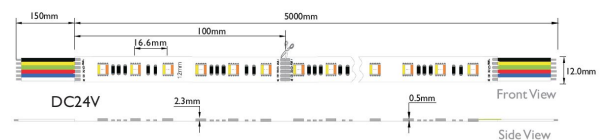

RGB-WW Flex-Stripe, 5 metres, RGB and warm white on one chip
 RGB and dual white 2700-6500K
 DC 24V, 120W, 24W/m, 9.6W/m for white and 14.6W/m for RGB
 Brightness: 1500lm ± 10% per metre
 300 PCS 5050 SMD LED
 Beam angle: 120°
 common positive pole
 Protection class: IP65(empty tube)
 L*W*H: 5000*14.5*4
 Can be shortened: all 6 LEDs can be shortened (10 cm)
 3M adhesive tape for mounting aid on the back

Attributes

Attribute	Value
Abstrahlwinkel:	120

Attribute	Value
Ampere:	5
CC oder CV:	CV
Dimmbar:	abhängig vom Netzteil
LED Strip Klebeband:	ja
LED Strip Breite:	14.50
LED Strip Höhe:	4
LED Strip kürzbar:	100
LED Strip Länge:	5000
Lichtfarbe:	RGB-WW
Lichtfarbe Name:	RGB-WW
Schutzklasse:	IP65
Volt:	24
Weight:	0.2 Kg
Warranty:	60.00 Months

Additional Images

Dimensions(Unit: mm)

Accessories

Part No.	Name
135731	Synergy 21 LED Controller 3653 LED RGB-WW (RGB-CCT) Master Set
122587	Synergy 21 Netzteil - 24V 120W Osram IP64
125198	Mean Well Power Supply - 24V 150W IP67
135783	Synergy 21 LED Flex Strip add. Ribbon cable RGB-WW 25m (RGB-CCT)
135784	Synergy 21 LED Flex Strip add. Ribbon cable RGB-WW 50m
135785	Synergy 21 LED Flex Strip add. Ribbon cable RGB-WW 5m (RGB-CCT)
181496	Synergy 21 LED Controller RGB-WW (RGB-CCT) DC12/24V *Milight/Miboxer*
149147	Synergy 21 LED Controller RGB-WW (RGB-CCT) DC12/24V *Milight/Miboxer*
180638	Synergy 21 LED Controller RGB-WW (RGB-CCT) DC12/24V WiFi 5in1*Milight/Miboxer* Alexa serieAs
178064	Synergy 21 LED controller RGB-WW (RGB-CCT) DC12/24V strip/panel 5in1*Milight/Miboxer*
148143	ynergy 21 LED Controller RGB-WW (RGB-CCT) DC12/24V Strip/Panel 5in1*Milight/Miboxer*
183258	