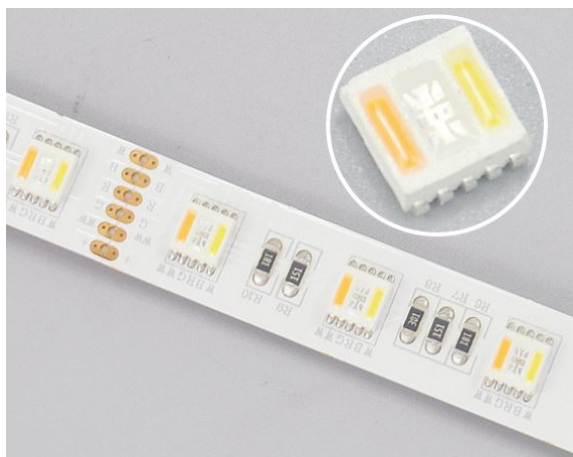

Synergy 21 LED Flex Strip 60 RGB DC24V + RGB-WW (RGB-CCT) ein Chip IP65

kwh/1000h:	120,00
Lumens:	7500
Watt:	120,0
Nominal Service Life:	35000 Std.
Switching Cycles:	50000
Opt. Ambient Temperature.:	25 °C

RGB-WW Flex-Stripe, 5 metres, RGB and warm white on one chip
 RGB and dual white 2700-6500K
 DC 24V, 120W, 24W/m, 9.6W/m for white and 14.6W/m for RGB
 Brightness: 1500lm ± 10% per metre
 300 PCS 5050 SMD LED
 Beam angle: 120°
 common positive pole
 Protection class: IP65(empty tube)
 L*W*H: 5000*14.5*4
 Can be shortened: all 6 LEDs can be shortened (10 cm)
 3M adhesive tape for mounting aid on the back

Control e.g. via Synergy 21 Controller S21-3653 (135731)

Please note that LED strips must also be cooled.
 Ensure that the LED strip does not exceed an operating temperature of 40°C, otherwise the service life cannot be guaranteed.

Attributes

Attribute	Value
Abstrahlwinkel:	120

Attribute	Value
Ampere:	5
CC oder CV:	CV
Dimmbar:	abhängig vom Netzteil
LED Strip Klebeband:	ja
LED Strip Breite:	14.50
LED Strip Höhe:	4
LED Strip kürzbar:	100
LED Strip Länge:	5000
Lichtfarbe:	RGB-WW
Lichtfarbe Name:	RGB-WW
Schutzklasse:	IP65
Volt:	24
Weight:	0.2 Kg
Warranty:	60.00 Months