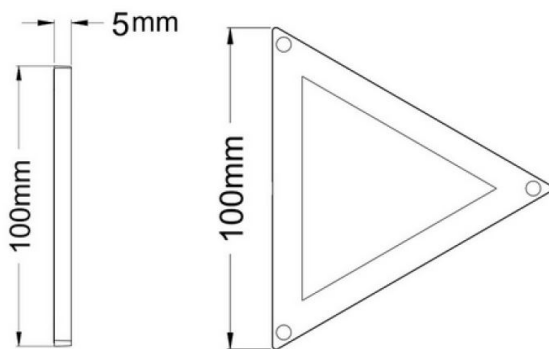

Attribute	Value
CRI:	80
Dimmbar:	Nein
Grösse:	100
LED - Gehäusefarbe:	weiß
Lichtfarbe:	warmweiß
Lichtfarbe in Kelvin:	3000
Lumen:	150
Schutzklasse:	IP40
Weight:	0.1 Kg
Warranty:	60.00 Months

Additional Images

Accessories

Part No.	Name
78198	Synergy 21 Netzteil - 12V 30W IP67
107727	HEP Power Supply - 12V 12W - HEP for Flush Mount Box