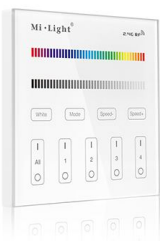

1~100% Brightness dimming
Dimming(1%~100%) the light randomly