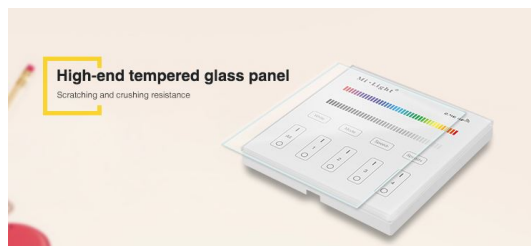

COMPATIBLE REMOTE SHEET

Product	Compatible Remote