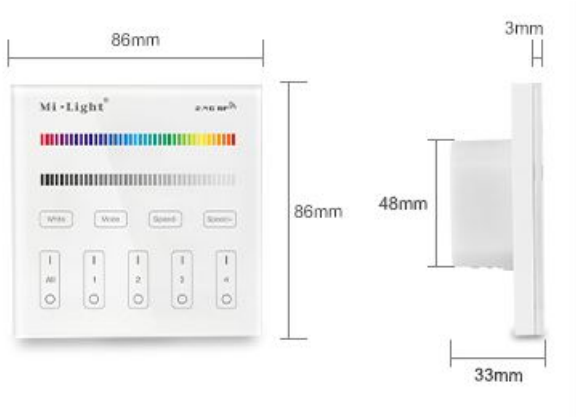

Synergy 21 LED Fernbedienung Smart Panel RGB/RGBW 4 Zonen *Milight/Miboxer*

Product Name: 4-Zone RGB/RGBW Smart Panel

Remote Controller

Model No.: T3

Working Temperature: -20 -60°

Voltage: AC90~110V or AC180~240V

Transmission Frequency: 2400-2483.5MHz

Modulation Method: GFSK

Transmitting Power: 6dBm

Control Distance: 30m

Panel Size: 86*86mm

Merkmale

Merkmal	Wert
Grösse:	86*86
Gewicht:	0.3 Kg

Weitere Bilder

Compatible 4-zone RGB/RGBW series
Control all Mi-Light 4-zone RGB/RGBW LED bulbs,
4-zone RGB/RGBW LED controllers

1~100% Brightness dimming
Dimming(1%~100%) the light randomly

Sensitive touching
High precision Capacitive touch screen IC, Touch Screen is very stable