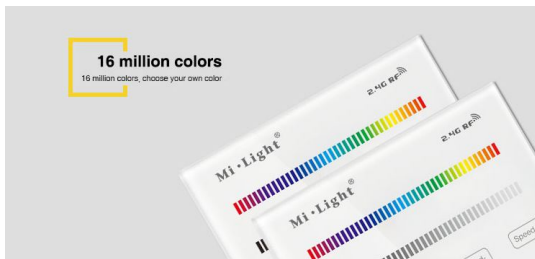

1~100% Brightness dimming
Dimming(1%~100%) the light randomly