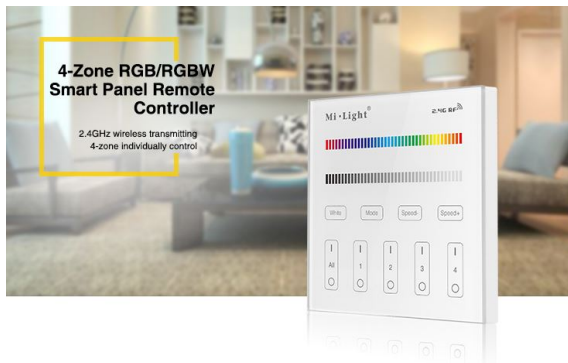

Synergy 21 LED Fernbedienung Smart Panel RGB/RGBW 4 Zonen *Milight/Miboxer*

Product Name: 4-Zone RGB/RGBW Smart Panel

Remote Controller

Model No.: T3

Working Temperature: -20 -60°

Voltage: AC90~110V or AC180~240V

Transmission Frequency: 2400-2483.5MHz

Modulation Method: GFSK

Transmitting Power: 6dBm

Control Distance: 30m

Panel Size: 86*86mm

Merkmale

Merkmal	Wert
Grösse:	86*86
Gewicht:	0.3 Kg

Weitere Bilder

Compatible 4-zone RGB/RGBW series
Control all Mi-Light 4-zone RGB/RGBW LED bulbs,
4-zone RGB/RGBW LED controllers

1~100% Brightness dimming
Dimming(1%~100%) the light randomly

Sensitive touching
High precision Capacitive touch screen IC, Touch Screen is very stable