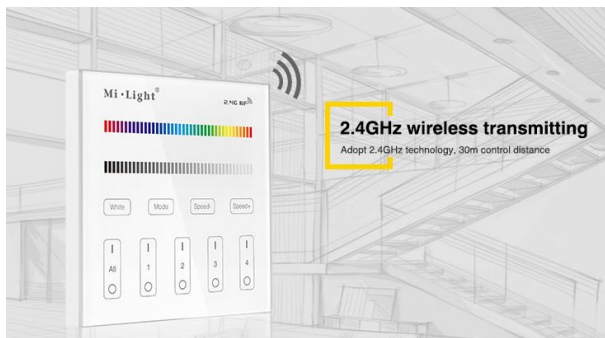

Synergy 21 LED Fernbedienung Smart Panel RGB/RGBW 4 Zonen *Milight/Miboxer*

Product Name: 4-Zone RGB/RGBW Smart Panel

Remote Controller

Model No.: T3

Working Temperature: -20 -60°

Voltage: AC90~110V or AC180~240V

Transmission Frequency: 2400-2483.5MHz

Modulation Method: GFSK

Transmitting Power: 6dBm

Control Distance: 30m

Panel Size: 86*86mm

Merkmale

Merkmal	Wert
Grösse:	86*86
Gewicht:	0.3 Kg

Weitere Bilder

Compatible 4-zone RGB/RGBW series
Control all Mi-Light 4-zone RGB/RGBW LED bulbs,
4-zone RGB/RGBW LED controllers

1~100% Brightness dimming
Dimming(1%~100%) the light randomly

Sensitive touching
High precision Capacitive touch screen IC, Touch Screen is very stable