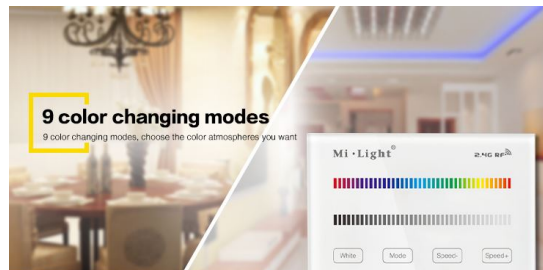

1~100% Brightness dimming
Dimming(1%~100%) the light randomly