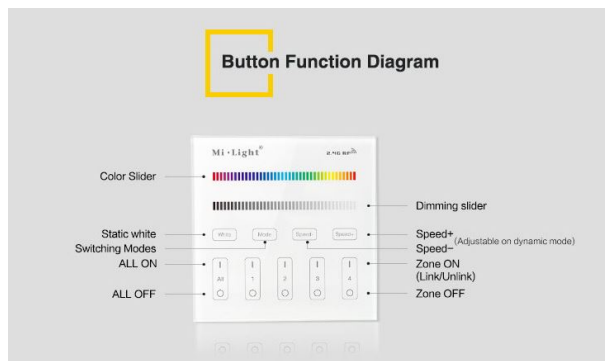

COMPATIBLE REMOTE SHEET

Product	Compatible Remote