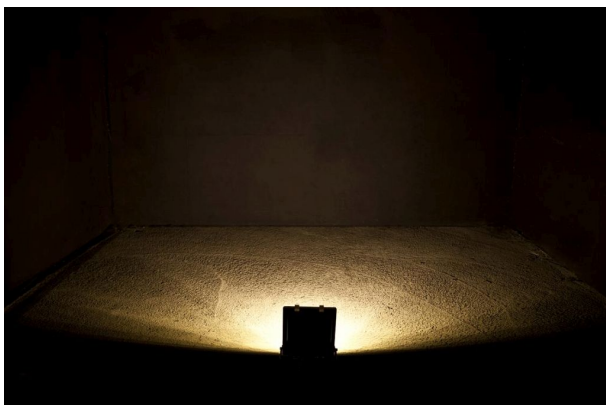

Attribute	Value
Betriebstemperatur:	-25°C bis +55°C
CRI:	>80
Grösse:	240*220*75
LED - Gehäusefarbe:	grau
LED - Gehäusematerial:	Metall
Lichtfarbe:	neutralweiß
Lichtfarbe in Kelvin:	4300
Lumen:	1900
Schutzklasse:	IP65
Volt:	230
Weight:	1 Kg
Warranty:	60.00 Months

Additional Images

Accessories

Part No.	Name