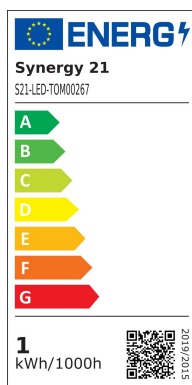

## Synergy 21 LED Retrofit G4 4x SMD ww 5630

SYNERGY 21

kwh/1000h:	1,00
Lumens:	90
Watt:	0,7
Nominal Service Life:	35000 Std.
Switching Cycles:	50000
Opt. Ambient Temperature.:	25 °C

- LED G4 4x SMD 0.7W
- pins on the side
- warm white 3300K, 90Lm
- 4x SMD53630 LED
- 12V AC/DC
- Dimensions: Ø 24mm
- also suitable for short-term overvoltage 8-30VDC (e.g. caravan, boat)
- Full brightness from 10V

Please note that Synergy21 LED retrofit lamps may only be operated at an operating temperature of max. 50 C°.  
Please note this when using/installing your LED light sources

In the event of deviations, the service life of the LEDs cannot be guaranteed!

Energy efficiency class: A++

kWh/1000h: 1

## Attributes

Attribute	Value
CRI:	80
Dimmbar:	Nein
Lichtfarbe:	warmweiss

Attribute	Value
Lichtfarbe in Kelvin:	3300
Lumen:	90
Sockel:	G4
Weight:	0.004 Kg
Warranty:	60.00 Months