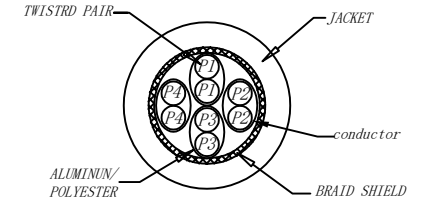

L ± T mm

CAT.6A S/FTP 26AWG COMPONENT LSZH 500MHz ISO PATCH CORD CAT6A
100% tested & EN 50173-1 & ANSI/TIA-568-C.2 www.Synergy21.de **CE**

MATERIAL LIST:

| ③ | OVER MOLD | PVC 75A | 8PCS | |
|-----|------------|---|-------|--------|
| ○ | PLUG | RJ45 8P8C Shielded Plug, Pin Gold Plated 3u", Shell Nickel Plating , Transparent Blue | 2PCS | |
| ⊙ | CABLE | S/FTP CAT. 6A 26AWG (BC+AL-FOIL)*4PAIR+Braid (AL-MG)+ JACKET:LSZH OD:6.0±0.2MM | 1PCS | |
| NO. | PARTS NAME | SPECIFICATION STANDARD | QT' Y | REMARK |

NOTE:

- ELECTRICAL TEST:
 - 100% OPEN SHORT, MISS WIRE TEST
 - INSULATION RESISTANCE:DC 300V 10M Ohm;
 - CONTACTOR RESISTANCE:1 OHM per meter
- FLUKE TEST:Component test, ISO PATCH CORD CAT6A XXM
- Operating temperature:-20°C ~ + 75°C
- ROHS 3.0 AND REACH COMPLIANT
- Support PoE/PoE+/PoE++
- Packing:Synergy21 PE Bag+Label
- Minimum of the bending radius is 60mm
- Flame retardant (IEC60332-1-2)
Low smoke(IEC 61034)
Halogen free(IEC 60754-2)
- GHMT Certificate no. c7536b-22