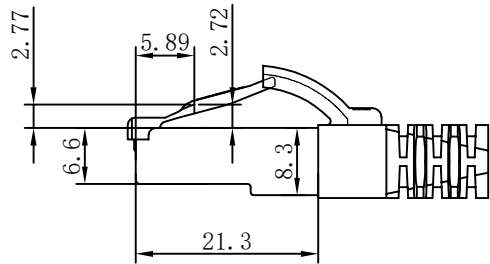

L ± T mm

CAT.6A S/FTP 26AWG COMPONENT LSZH 500MHz ISO PATCH CORD CAT6A
100% tested & EN 50173-1 & ANSI/TIA-568-C.2 www.Synergy21.de **CE**

MATERIAL LIST:

| ③ | OVER MOLD | PVC 75A | 8PCS | |
|-----|------------|---|-------|--------|
| ○ | PLUG | RJ45 8P8C Shielded Plug, Pin Gold Plated 3u", Shell Nickel Plating , Transparent Blue | 2PCS | |
| ⊙ | CABLE | S/FTP CAT. 6A 26AWG (BC+AL-FOIL)*4PAIR+Braid (AL-MG)+ JACKET:LSZH OD:6.0±0.2MM | 1PCS | |
| NO. | PARTS NAME | SPECIFICATION STANDARD | QT' Y | REMARK |

NOTE:

- ELECTRICAL TEST:
 - 100% OPEN SHORT, MISS WIRE TEST
 - INSULATION RESISTANCE:DC 300V 10M Ohm;
 - CONTACTOR RESISTANCE:1 OHM per meter
- FLUKE TEST:Component test, ISO PATCH CORD CAT6A XXM
- Operating temperature:-20°C ~ + 75°C
- ROHS 3.0 AND REACH COMPLIANT
- Support PoE/PoE+/PoE++
- Packing:Synergy21 PE Bag+Label
- Minimum of the bending radius is 60mm
- Flame retardant (IEC60332-1-2)
Low smoke(IEC 61034)
Halogen free(IEC 60754-2)
- GHMT Certificate no. c7536b-22

| | | | | | | | | |
|-------|-----|---------------------------------|------------|------|-------------------|------------------------------------|----------------------|---------------|
| | | Update label | 2022-09-07 | A3 | SYNERGY 21 | | | |
| Hasia | | change "ROSH 2.0" to "ROSH 3.0" | 2022-02-25 | A2 | CUSTOMER | | ITEM NO. | See The Chart |
| | | Add IEC60332-1-2 | 2021-01-23 | A1 | PRODUCT NAME | CAT. 6A S/FTP 26AWG LSZH COMPONENT | manufacture country: | CHINA UNIT MM |
| | | NEW | 2019-02-25 | A | DRAWNBY | CHECKBY | APPROVE | DATE |
| BY | CHK | REVISION RECORD MODIFICATIONS | DATE | REV. | SYNERGY 21 | SYNERGY 21 | SYNERGY 21 | 2019-02-25 |