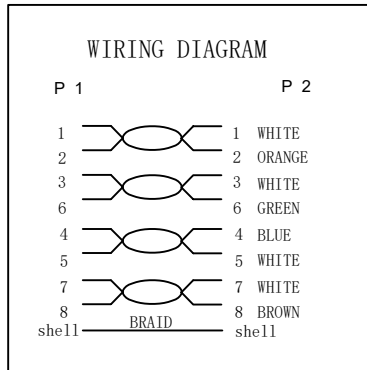

L ± T mm

CAT.6A S/FTP 26AWG COMPONENT LSZH 500MHz ISO PATCH CORD CAT6A
100% tested & EN 50173-1 & ANSI/TIA-568-C.2 www.Synergy21.de **CE**

MATERIAL LIST:

| ③ | OVER MOLD | PVC 75A | 8PCS | |
|-----|------------|---|-------|--------|
| ○ | PLUG | RJ45 8P8C Shielded Plug, Pin Gold Plated 3u", Shell Nickel Plating , Transparent Blue | 2PCS | |
| ⊙ | CABLE | S/FTP CAT. 6A 26AWG (BC+AL-FOIL)*4PAIR+Braid (AL-MG)+ JACKET:LSZH OD:6.0±0.2MM | 1PCS | |
| NO. | PARTS NAME | SPECIFICATION STANDARD | QT' Y | REMARK |