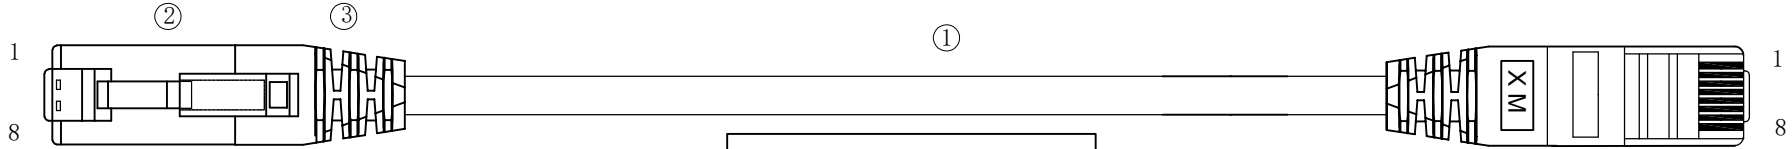

L ± T mm

CAT.6A S/FTP 26AWG COMPONENT LSZH 500MHz ISO PATCH CORD CAT6A
100% tested & EN 50173-1 & ANSI/TIA-568-C.2 www.Synergy21.de **CE**

MATERIAL LIST:

| ③ | OVER MOLD | PVC 75A | 8PCS | |
|-----|------------|---|-------|--------|
| ○ | PLUG | RJ45 8P8C Shielded Plug, Pin Gold Plated 3u", Shell Nickel Plating , Transparent Blue | 2PCS | |
| ⊙ | CABLE | S/FTP CAT. 6A 26AWG (BC+AL-FOIL)*4PAIR+Braid (AL-MG)+ JACKET:LSZH OD:6.0±0.2MM | 1PCS | |
| NO. | PARTS NAME | SPECIFICATION STANDARD | QT' Y | REMARK |

NOTE:

- ELECTRICAL TEST:
 - 100% OPEN SHORT, MISS WIRE TEST
 - INSULATION RESISTANCE:DC 300V 10M Ohm;
 - CONTACTOR RESISTANCE:1 OHM per meter
- FLUKE TEST:Component test, ISO PATCH CORD CAT6A XXM
- Operating temperature:-20°C ~ + 75°C
- ROHS 3.0 AND REACH COMPLIANT
- Support PoE/PoE+/PoE++
- Packing:Synergy21 PE Bag+Label
- Minimum of the bending radius is 60mm
- Flame retardant (IEC60332-1-2)
Low smoke(IEC 61034)
Halogen free(IEC 60754-2)
- GHMT Certificate no. c7536b-22