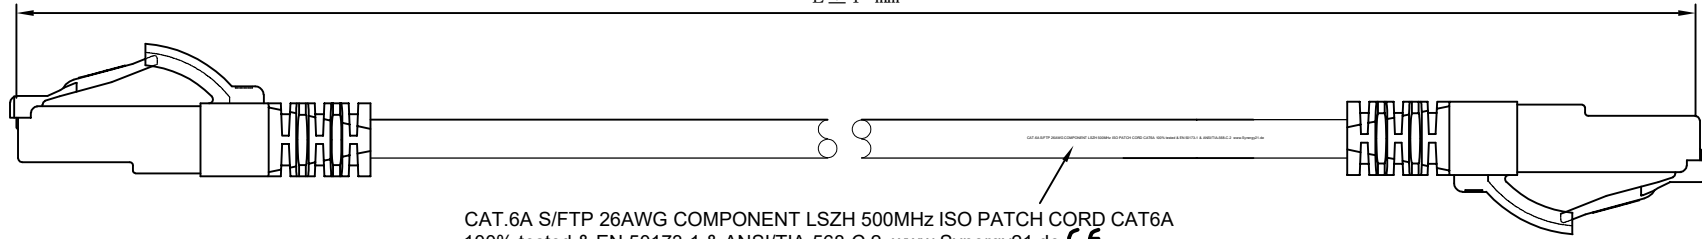

L ± T mm

CAT.6A S/FTP 26AWG COMPONENT LSZH 500MHz ISO PATCH CORD CAT6A
100% tested & EN 50173-1 & ANSI/TIA-568-C.2 www.Synergy21.de **CE**

MATERIAL LIST:

| ③ | OVER MOLD | PVC 75A | 8PCS | |
|-----|------------|---|-------|--------|
| ○ | PLUG | RJ45 8P8C Shielded Plug, Pin Gold Plated 3u", Shell Nickel Plating , Transparent Blue | 2PCS | |
| ⊙ | CABLE | S/FTP CAT. 6A 26AWG (BC+AL-FOIL)*4PAIR+Braid (AL-MG)+ JACKET:LSZH OD:6.0±0.2MM | 1PCS | |
| NO. | PARTS NAME | SPECIFICATION STANDARD | QT' Y | REMARK |

NOTE:

- ELECTRICAL TEST:
 - 100% OPEN SHORT, MISS WIRE TEST
 - INSULATION RESISTANCE:DC 300V 10M Ohm;
 - CONTACTOR RESISTANCE:1 OHM per meter
- FLUKE TEST:Component test, ISO PATCH CORD CAT6A XXM
- Operating temperature:-20°C ~ + 75°C
- ROHS 3.0 AND REACH COMPLIANT
- Support PoE/PoE+/PoE++
- Packing:Synergy21 PE Bag+Label
- Minimum of the bending radius is 60mm
- Flame retardant (IEC60332-1-2)
Low smoke(IEC 61034)
Halogen free(IEC 60754-2)
- GHMT Certificate no. c7536b-22