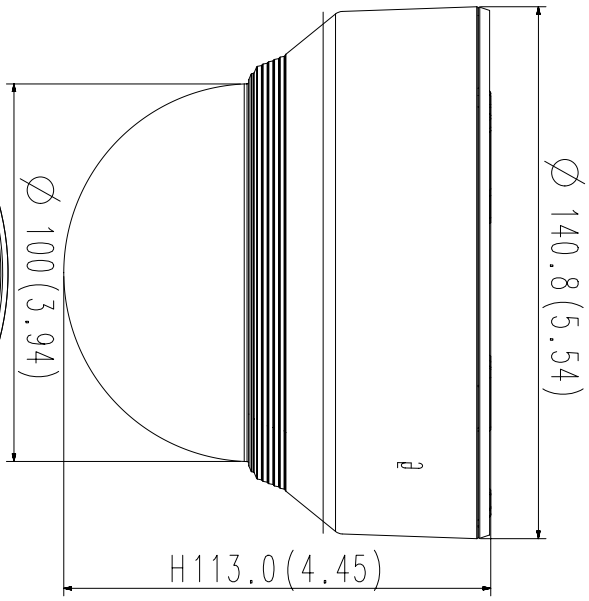

SBP-300KM

SBP-300NB

SBP-300B

<b>Video</b>	
Imaging Device	1/2.8" 2MP CMOS
Effective Pixels	1945(H)x1109(V)
Min. Illumination	Color: 0.015 lux(F1.4, 1./30sec) B/W: 0.0015 Lux (F1.4, 1/30sec)
Video Out	CVBS: 1.0 Vp-p / 75Ω composite, 720x480(N), 720x576(P), for installation USB: Micro USB Type B, 1280x720, for installation
<b>Lens</b>	
Focal Length (Zoom Ratio)	2.8~12mm(4.3x) motorized varifocal
Max. Aperture Ratio	F1.4(Wide) ~ F3.6(Tele)
Angular Field of View	H: 119.5°(Wide) ~ 27.9°(Tele), V: 62.8°(Wide) ~ 15.7°(Tele), T: 142.1°(Wide) ~ 32.0°(Tele)
Min. Object Distance	0.5m(1.64ft)
Focus Control	Simple focus
Lens Type	DC auto iris, P iris
<b>Pan / Tilt / Rotate</b>	
Pan / Tilt / Rotate Range	0°~354° / 0°~67° / 0°~355°
<b>Operational</b>	
Camera Title	Displayed up to 85 characters
Day & Night	Auto(ICR)
Backlight Compensation	BLC, HLC, WDR, DWDR, SDR
Wide Dynamic Range	150dB
Digital Noise Reduction	SSNR V
Digital Image Stabilization	Support
Defog	Support
Motion Detection	8ea, 8point polygonal zones
Privacy Masking	32ea, polygonal zones - Color: Grey/Green/Red/Blue/Black/White - Mosaic
Gain Control	Low / Middle / High
White Balance	ATW / AWC / Manual / Indoor / Outdoor
LDC	Support
Electronic Shutter Speed	Minimum / Maximum / Anti flicker (2 ~ 1/12,000sec)
Video Rotation	Flip, Mirror, Hallway view(90°/270°)
Analytics	Defocus detection, Directional detection, Fog detection, Face detection, Motion detection, Digital auto tracking, Appear/Disappear, Enter/Exit, Loitering, Tampering, Virtual line, Audio detection, Sound classification
Alarm I/O	Input 1ea / Output 1ea
Alarm Triggers	Analytics, Network disconnect, Alarm input
Alarm Events	File upload via FTP and E-Mail Notification via E-Mail SD/SDHC/SDXC or NAS recording at Event Triggers Alarm output Handover
Audio In	Selectable(Mic in/Line in, Built-in mic), Supply voltage: 2.5VDC(4mA), Input impedance: 2K Ohm

XND-6080/6080R/8080R

Unit : mm (inch)