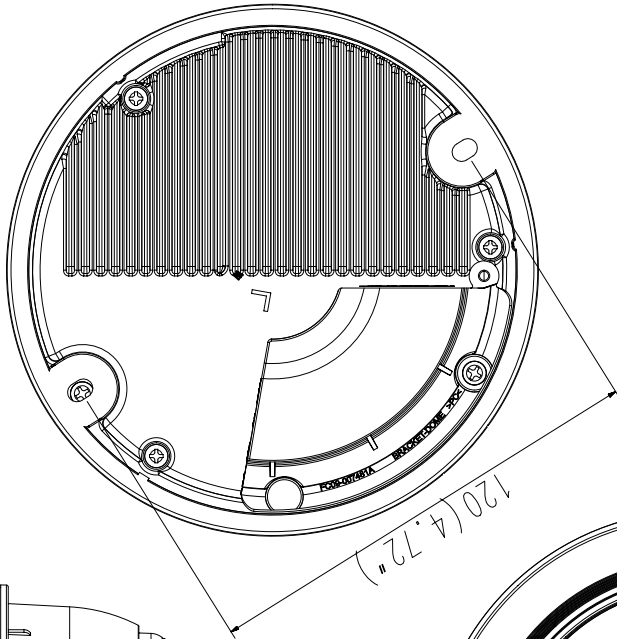

XND-6080/6080R/8080R

Unit : mm (inch)