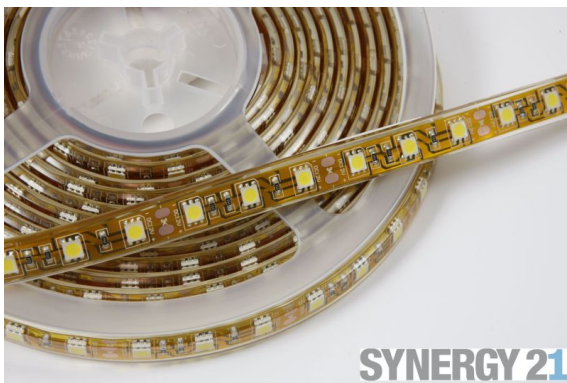

Synergy 21 LED Flex strip 60 WW DC24V 72W IP68

kwh/1000h:	72,00
Lumens:	4500
Watt:	72,0
Nominal Service Life:	35000 Std.
Switching Cycles:	50000
Opt. Ambient Temperature.:	25 °C

LED Flex Strip warm white,
DC24V, max. 3A, 72W,
300Leds, 120°, 5050SMD
Length: 5000*12.9*5mm,
Lumen: 4500
3000K ±250
outdoor, filled tube, IP68
can be shortened: every 10 cm
open cable end
Adhesive tape for mounting aid on the back

Suitable up to -25°C!

Energy efficiency class: A
kWh/1000h: 72

Please note that LED strips also need to be cooled.
Make sure that the LED strip does not exceed an operating temperature of 40°C, otherwise the service life cannot be guaranteed.

Attributes

Attribute	Value
Abstrahlwinkel:	120
Ampere:	3
CC oder CV:	CV
CRI:	>80
Dimmbar:	abhängig vom Netzteil
Länge:	5
LED Strip Klebeband:	ja
LED Strip Breite:	12.90
LED Strip Höhe:	5
LED Strip kürzbar:	100
LED Strip Länge:	5000
Lichtfabe in Kelvin:	3000
Lichtfarbe:	warmweiß
Lichtfarbe in Kelvin:	3000
Lichtfarbe Name:	warmweiß
Lumen:	4500
Schutzklasse:	IP68
Volt:	24
Weight:	0.2 Kg
Warranty:	60.00 Months

Additional Images

Accessories

Part No.	Name
81069	Synergy 21 LED zub Hollow Socket with Screw Terminals
81068	Synergy 21 LED zub wooden plug with screw terminals
81741	Synergy 21 LED Flex Strip add. Silicone mounting clip 10 pack
148726	Synergy 21 - Waterproof connector 1:1
148727	Synergy 21 - Waterproof connector 1:2
148730	Synergy 21 - Waterproof connector box 3 ports