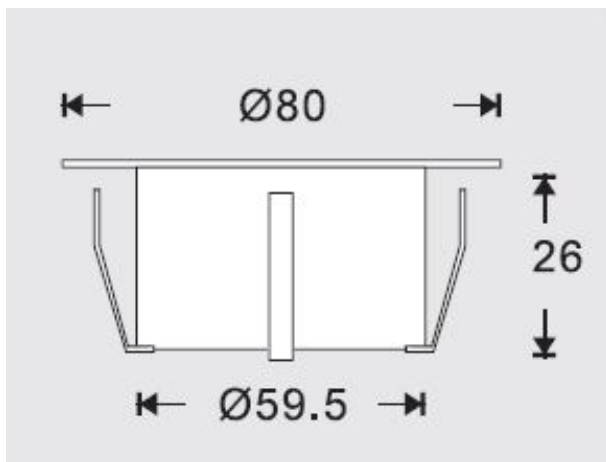

Attribute	Value
LED - Gehäusefarbe:	silber
LED - Gehäusematerial:	SUS304 + PC
Lichtfarbe:	warmweiß
Lichtfarbe in Kelvin:	3000
Lumen:	200
Schutzklasse:	IP67
Volt:	12
Weight:	0.3 Kg
Warranty:	60.00 Months

Additional Images