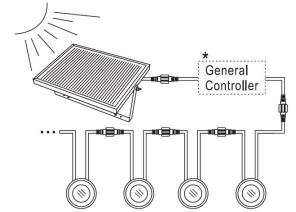

## Synergy 21 LED in-ground floodlight ARGOS round in-G-D IP67 ww

kwh/1000h:	2,75
Lumens:	200
Watt:	2,5
Nominal Service Life:	35000 Std.
Switching Cycles:	50000
Opt. Ambient Temperature.:	25 °C

Voltage: DC 12V  
Power: 2,5W  
LED light colour: ww 3000K ±150  
Brightness: 200lm LED: 30 pieces high power  
Cover: tempered glass, loadable up to 100kg  
Material: SUS304 PC  
Protection class: IP67  
Size: Ø 80mm, height 26mm  
Installation dimension: Ø 60mm  
Connection cable: 2\*AWG22(2-pole) with IP67 plug

## Additional Images

\* General Controller is used to control the RGB light.

Set 2: Connect to Driver

Set 3: Connect to Solar Panel