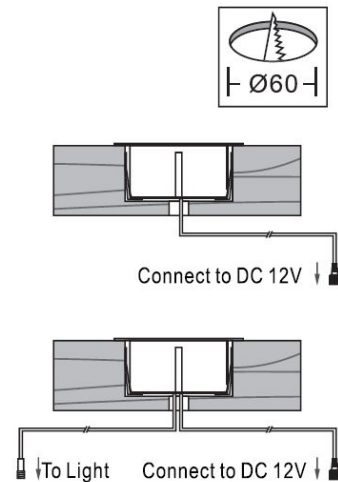

Attribute	Value
LED - Gehäusefarbe:	silber
LED - Gehäusematerial:	SUS304 + PC
Lichtfarbe:	warmweiß
Lichtfarbe in Kelvin:	3000
Lumen:	200
Schutzklasse:	IP67
Volt:	12
Weight:	0.3 Kg
Warranty:	60.00 Months

Additional Images