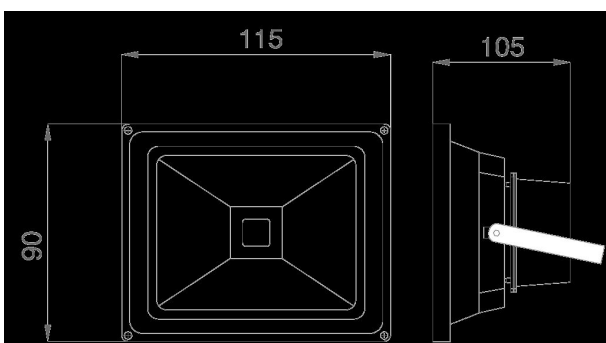

Attributes

Attribute	Value
Abstrahlwinkel:	120
Betriebstemperatur:	-25°C bis +55°C
CRI:	>80
Dimmbar:	TRIAC
Grösse:	115*90*105
LED - Gehäusefarbe:	grau
LED - Gehäusematerial:	Aluminium
Lichtfarbe:	grün
Schutzklasse:	IP65
Volt:	230
Weight:	0.75 Kg
Warranty:	60.00 Months

Additional Images

Accessories