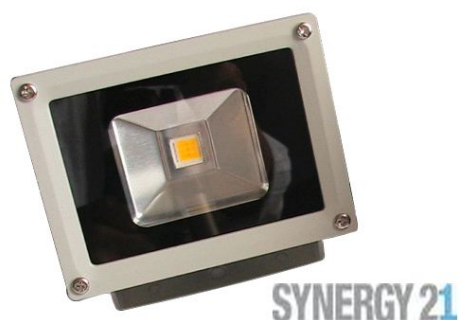

Synergy 21 LED Spot Outdoor floodlight 10W gray housing - green V2

kwh/1000h:	10,00
Lumens:	900
Watt:	10,0
Nominal Service Life:	35000 Std.
Switching Cycles:	50000
Opt. Ambient Temperature.:	25 °C

With emergency power function (from 80V approx. 20% brightness) and reversible overheating protection
Dimmable (leading edge and trailing edge phase dimmer)
Single-pane safety glass
Stainless steel mounting bracket
IP65 suitable outdoor cable H05RNF without plug (0.7m)

With emergency power function and overheating protection
Operating voltage: > AC 207-253V/50-60Hz

LED: 10Watt high-power chip
Beam angle: 120°
Range approx. 15 metres
Lumen: 900lm, 90lm/watt
Green: 515-525nm
Housing: Injection-moulded aluminium in grey
Dimmable: yes (leading edge and trailing edge phase dimmer)
Operating temperature: -10°C to +55°C
Protection class: IP65 (water jet-proof)
Dimensions: (l*w*h) 115*90*105mm

Energy efficiency class: A+
kWh/1000h: 10

Attributes

Attribute	Value
Abstrahlwinkel:	120
Betriebstemperatur:	-25°C bis +55°C
CRI:	>80
Dimmbar:	TRIAC
Grösse:	115*90*105
LED - Gehäusefarbe:	grau
LED - Gehäusematerial:	Aluminium
Lichtfarbe:	grün
Schutzklasse:	IP65
Volt:	230
Weight:	0.75 Kg
Warranty:	60.00 Months

Additional Images

Accessories

Part No.	Name
82434	Finder Twilight Switch suitable for Synergy 21 LED outdoor spotlight
148726	Synergy 21 - Waterproof connector 1:1
148727	Synergy 21 - Waterproof connector 1:2
148730	Synergy 21 - Waterproof connector box 3 ports
148729	Synergy 21 - Waterproof connector box 3 ports transparent
148728	Synergy 21 - Waterproof connector box 4 ports
134568	Finder motion detector IP55
113414	Finder motion detector IP54
147265	Netzkabel 230V Schutzkontakt CEE7(Stecker)->Open End mit Adernendhülsen, 1,8m,Black