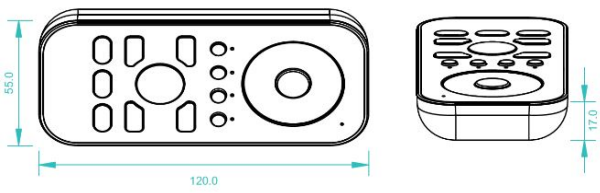

Synergy 21 LED Controller EOS 05 hand-held transmitter mono 2

Single colour DIM 4-zone remote control
only suitable for controllers of the EOS 05 series
103504, 111315, 112694, 113466, 116291, 116292

4 zone single colour dimm remote control
With status memory in case of power failure
Reception up to 15 metres away

Operating temperature: -10°C - +60°C
Dimensions: 60*115*13mm

Additional Images

Accessories

Part No.	Name
111315	Synergy 21 LED Controller EOS 05 4-channel controller + CC700
112597	Synergy 21 LED Controller EOS 05 4-channel repeater
112694	Synergy 21 LED Controller EOS 05 4-channel Controller + High Power
113466	Synergy 21 LED Controller EOS 05 4-channel controller + top-hat rail
116292	Synergy 21 LED Controller EOS 05 4-channel controller + CC500
122483	Synergy 21 LED-Steuerung EOS 05 4-Kanal-Steuerung + IP66
125227	Synergy 21 LED Controller EOS 05 1-channel single color controller+power supply CC 200-1500mA 50W
125237	Synergy 21 LED Controller EOS 05 1-channel single color controller 0-10V
131267	Synergy 21 LED Controller EOS 05 AC - Triac
132052	Synergy 21 LED Controller EOS 05 2-Kanal Controller+Netzteil CC dual weiß (CCT) 50W
135638	Synergy 21 LED Controller EOS 05 1-channel single color controller+power supply CV - 24V/50W
138264	Synergy 21 LED Controller EOS 05 4-Kanal Repeater Hutschiene
151012	Synergy 21 LED Controller EOS 05 4-channel Controller + V2
151013	Synergy 21 LED Controller EOS 05 1-channel single colour Controller mono V2
151666	Synergy 21 LED Controller EOS 05 5-channel controller RGB-WW (RGB-CCT)