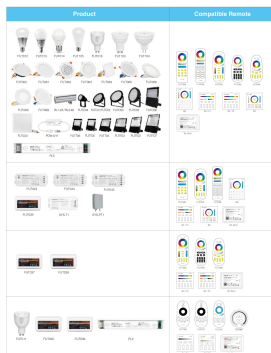

COMPATIBLE REMOTE SHEET

Zubehör

Art.-Nr.	Name
147689	Batterien Micro AAA 1,5V *Duracell* Industrial 10er Pack
151265	Synergy 21 LED Fernbedienung Smart Panel B8 Netzteil *Milight/Miboxer*
147979	Synergy 21 LED Panel Rund 12W RGB-WW mit Funk und WLAN *Milight/Miboxer*
148008	Synergy 21 LED Garten Lampe 9W RGB-WW mit Funk und WLAN IP65 24V *Milight/Miboxer*
147946	Synergy 21 LED Panel Rund 6W RGB-WW mit Funk und WLAN *Milight/Miboxer*
148013	Synergy 21 LED Flächenstrahler 10W RGB-WW (RGB-CCT) IP65 24V *Milight/Miboxer*