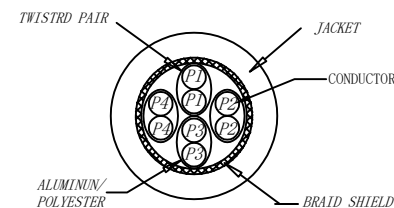

CAT. 6 S/FTP LSZH TPE 250MHz ISO/IEC 11801 & EN50173-1 & ANSI/TIA-568-C.2 www.Synergy21.de CE

PIN OUT

MATERIAL LIST

⑥	LABEL	NO DRY GLUE LABEL	1	
⑤	MINI TIE	PE MINI TIE(POSSESS METAL) COLOUR SEE THE CHART	2	
④	POLYETHYLENE BAG	SYNERGY 21 SLIP PE BAG	1	
③	CABLE	CAT. 6 S/FTP 27AWG (BC*1P+AL-FOIL)*4+Braid(AL-MG) JACKET:TPE LSZH OD:6.0±0.2mm COLOUR SEE THE CHART	1	
②	Over mold	80A PVC, COLOR:SEE THE CHART	2	
①	Plug	RJ45 8P8C' S SHIELDED , THE SHELL PLATED NICKEL , PIN GOLD PLATED 3u" RED/TRANSPARENT	2	
NO.	PARTS NAME	SPECIFICATION STANDARD	QT' Y	REMARK

Hasia		change "ROSH 2.0" to "ROSH 3.0"	2022-02-25	A6	<b>SYNERGY 21</b>					
		Add New Color	2019-03-14	A5						
		Increase the minimum bend radius	2018-11-30	A4	CUSTOMER NO.		ITEM NO.	SEE THE CHART		
		Add moulding size	2018-06-19	A3	PRODUCT NAME	CAT. 6 S/FTP PATCH CORD TPE LSZH	manufacture country:	CHINA	UNIT	MM
		Change Moulding	2018-05-29	A2	DRAWNBY	CHECKBY	APPOBY	DATE		
		CHANGE PACKING AND BOX MARK	2018-03-12	A1	DRAWNBY	CHECKBY	APPOBY	DATE		
BY	CHK	REVISION RECORD MODIFICATIONS	DATE	REV.	SYNERGY 21	SYNERGY 21	SYNERGY 21	2015-01-20		