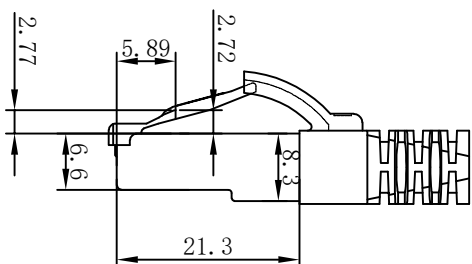

CAT. 6 S/FTP LSZH TPE 250MHz ISO/IEC 11801 & EN50173-1 & ANSI/TIA-568-C.2 www.Synergy21.de CE

PIN OUT

MATERIAL LIST

⑥	LABEL	NO DRY GLUE LABEL	1	
⑤	MINI TIE	PE MINI TIE(POSSESS METAL) COLOUR SEE THE CHART	2	
④	POLYETHYLENE BAG	SYNERGY 21 SLIP PE BAG	1	
③	CABLE	CAT. 6 S/FTP 27AWG (BC*1P+AL-FOIL)*4+Braid(AL-MG) JACKET:TPE LSZH OD:6.0±0.2mm COLOUR SEE THE CHART	1	
②	Over mold	80A PVC, COLOR:SEE THE CHART	2	
①	Plug	RJ45 8P8C' S SHIELDED , THE SHELL PLATED NICKEL , PIN GOLD PLATED 3u" RED/TRANSPARENT	2	
NO.	PARTS NAME	SPECIFICATION STANDARD	QT' Y	REMARK