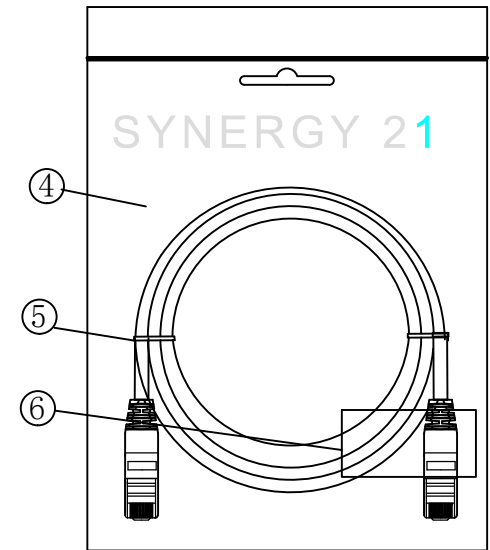

COLOR:BLACK PANTONE BLACK 3C		
ITEM	LENGTH (mm)	PACKING
S216931	150±5	SYNERGY 21 Bag A
S216915	250±10	SYNERGY 21 Bag A
S216916	500±15	SYNERGY 21 Bag A
S216917	1000±30	SYNERGY 21 Bag A
S216918	1500±30	SYNERGY 21 Bag A
S216919	2000±30	SYNERGY 21 Bag A
S216920	3000±50	SYNERGY 21 Bag A
S216921	5000±200	SYNERGY 21 Bag B
S216922	7500±200	SYNERGY 21 Bag B
S216923	10000±200	SYNERGY 21 Bag B
S216924	15000±300	SYNERGY 21 Bag C
S216925	20000±300	SYNERGY 21 Bag C
S216926	25000±300	SYNERGY 21 Bag C
S216927	30000±300	SYNERGY 21 Bag D
S216928	40000±500	SYNERGY 21 Bag D
S216929	50000±500	SYNERGY 21 Bag D

COLOR:RED PANTONE 199C		
ITEM	LENGTH (mm)	PACKING
S216689	150±5	SYNERGY 21 Bag A
S216690	250±10	SYNERGY 21 Bag A
S216691	500±15	SYNERGY 21 Bag A
S216692	1000±30	SYNERGY 21 Bag A
S216693	1500±30	SYNERGY 21 Bag A
S216694	2000±30	SYNERGY 21 Bag A
S216695	3000±50	SYNERGY 21 Bag A
S216696	5000±200	SYNERGY 21 Bag B
S216697	7500±200	SYNERGY 21 Bag B
S216698	10000±200	SYNERGY 21 Bag B
S216699	15000±300	SYNERGY 21 Bag C

SYNERGY 21

Hasia																			
BY	CHK																		

ADD RED CABLE

2022-05-10

A7

PRODUCT NAME

CAT. 6 S/FTP PATCH CORD TPE LSZH

manufacture country:

CHINA

UNIT

MM

NEW

2015-01-20

A

DRAWNBY

CHECKBY

APPOBY

DATE

REVISION RECORD MODIFICATIONS

DATE

REV.

SYNERGY 21

SYNERGY 21

SYNERGY 21

2015-01-20