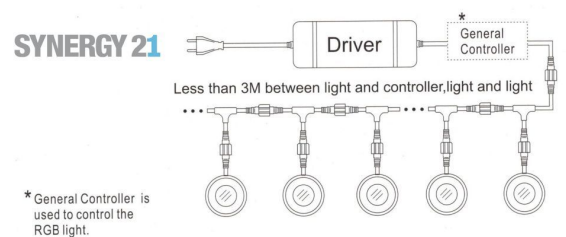

Attribute	Value
LED - Gehäusematerial:	Edelstahl
Lichtfarbe:	warmweiß
Lichtfarbe in Kelvin:	3000
Schutzklasse:	IP67
Volt:	12
Weight:	0.72 Kg
Warranty:	60.00 Months

Additional Images

SYNERGY 21