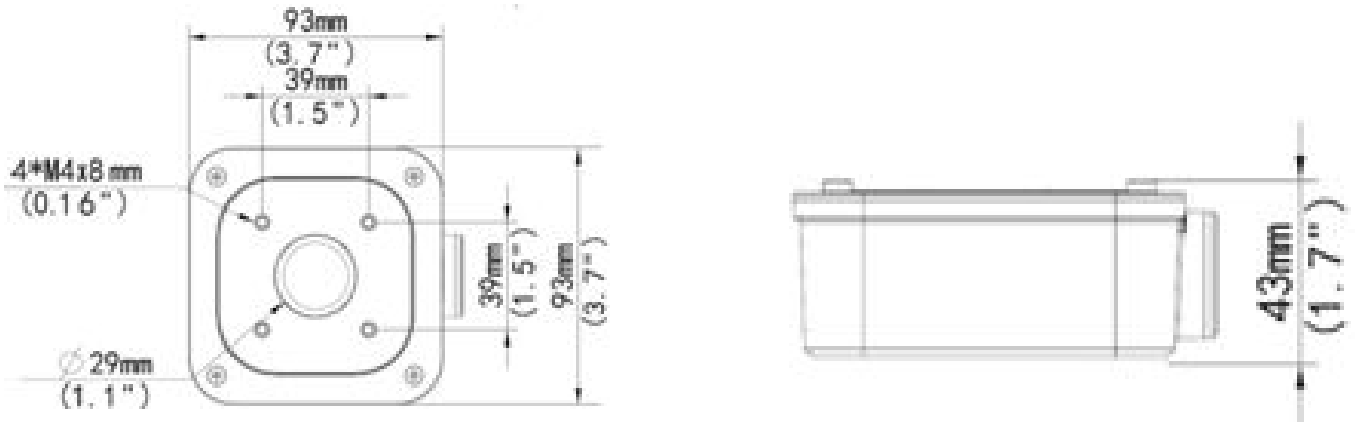

Accessoires

No. d'article	Désignation
159690	ALLNET IP Kamera Bullet / Outdoor / 5MP / IR / Low-Light / 79° / "ALL-CAM2497-LEN"
159704	ALLNET IP Kamera zbh. Polemount/Masthalter for ALL-CAM2497-LEN
99305	ALLNET TP Cat 6 Überspannungs-/Blitzschutz Surge Protector ALL95100 Indoor
186548	ALLNET PoE Injektor Gigabit PoE & PoE+ (15,4W/30W) / Kunststoffgehäuse / "ALL0488v6"
112270	ALLNET PoE Injektor Gigabit / PoE & PoE+ & PoE & LT PoE (15,4W/30W/60W/90W) / Metallgehäuse / "ALL048900v2"
113046	ALLNET Switch unmanaged 4 Port Gigabit 300W / 4x LT PoE 90W / 1x LT PoE In / Lüfterlos / "ALL048605PD"
99315	ALLNET Switch unmanaged 8 Port Gigabit 63W / 4x PoE+ / 4x LAN / Lüfterlos /19" / "ALL8804PoE+"
93392	ALLNET Switch unmanaged 8 Port Gigabit 150W / 8x PoE+ / 4x LAN / Lüfterlos / 19" / "ALL8808POE"
193997	ALLNET Switch smart managed 8 Port Gigabit 150W / 8x PoE+ / 2x SFP / Lüfterlos / 19" / "ALL-SG8610PM"
137466	ALLNET Switch full managed 8 Port Gigabit 240W / 8x PoE+ / 2x LAN oder 2x SFP / 19" / "ALL-SG8910PM"
183826	ALLNET Switch smart managed 24 Port Gigabit 500W / 24x PoE+ / 4x SFP / 19" / "ALL-SG8824PMv2"
146999	ALLNET PoE USV Backup - USV für Kameras, Accesspoints ALL90011PoE