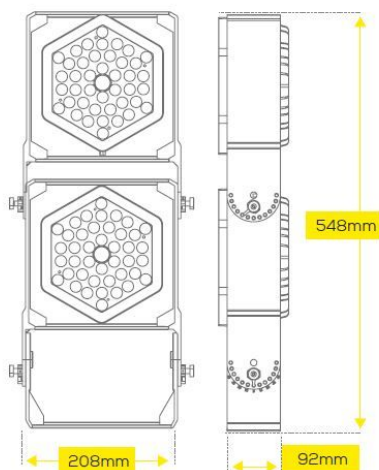

Attributes

Attribute	Value
Abstrahlwinkel:	60
CRI:	>80
Dimmbar:	nein
Grösse:	208*92*639
LED - Gehäusefarbe:	schwarz
LED - Gehäusematerial:	Aluminium
Lichtfarbe:	kaltweiß
Lichtfarbe in Kelvin:	5700
Lumen:	28000
Schutzklasse:	IP67
Volt:	230
Weight:	7.4 Kg
Warranty:	24.00 Months

Additional Images