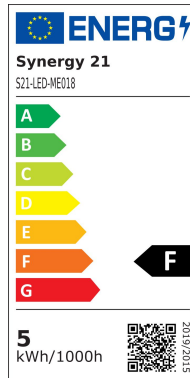

Synergy 21 LED recessed ceiling spot Helios silver, square, surface-mounted frame

kwh/1000h:	5,50
Lumens:	398
Watt:	5,0
Nominal Service Life:	35000 Std.
Switching Cycles:	50000
Opt. Ambient Temperature.:	25 °C

Attributes

Attribute	Value
Grösse:	55*55*19
LED - Gehäusefarbe:	silber
Weight:	0.2 Kg
Warranty:	60.00 Months

Accessories

Part No.	Name
182414	Synergy 21 LED recessed ceiling spot Helios power supply unit
232625	Synergy 21 LED Deckeneinbauspot Helios Netzteil DALI DIM SELF