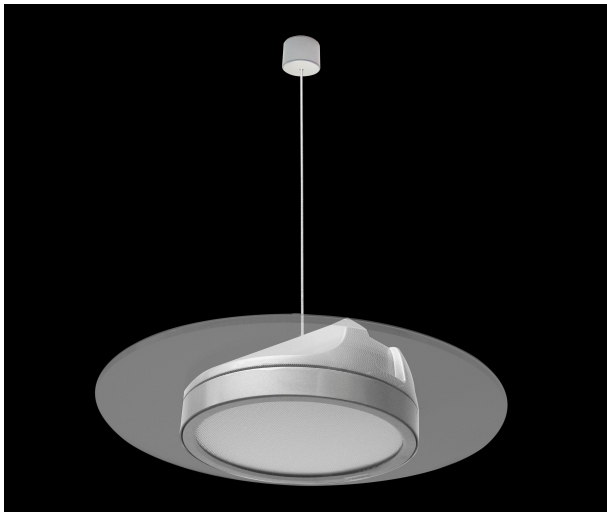

Synergy 21 LED round light transparent 26W HL nw

kwh/1000h:	24,00
Lumens:	2500
Watt:	24,0
Nominal Service Life:	35000 Std.
Switching Cycles:	50000
Opt. Ambient Temperature.:	25 °C

Synergy 21 LED round luminaire transparent
Light-conducting lampshade: round and suspended (HL)
Connection: 200-240 V/AC
Wattage: 26 watts
Lumen: 2500lm
CRI: >80
Light colour: neutral white
Kelvin: 4000 ±200K
Operating temperature: -20° +45° C
Beam angle: 360°
Size: Ø380mm
Height: 88mm
Weight: 2500 g
Protection class: IP20 / IK05

Mounting:
Ceiling box with ceiling bracket, steel cable
2 screws and dowels included.
Please check whether the wall plugs are the right ones for your ceiling!

Energy efficiency class: A+
kWh/1000h: 24

Image similar

Attributes

Attribute	Value
Abstrahlwinkel:	360
Betriebstemperatur:	-20 bis +45
CRI:	>80
Dimmbar:	nein
Grösse:	Ø380*88
LED - Gehäusefarbe:	transparent
LED - Gehäusematerial:	Kunststoff
Lichtfarbe:	neutralweiß
Lichtfarbe in Kelvin:	4000
Lumen:	2500
Schutzklasse:	IP20
Volt:	230
Weight:	2.5 Kg
Warranty:	60.00 Months

Additional Images

Dimension and Illumination Diagram

Height	Beam/Diameter	Angle: 158.05deg	Diameter
1.0m	75.22/1222lx		764.43mm
2.0m	18.76/309.7lx		1493.16mm
3.0m	8.346/124.8lx		2219.23mm
4.0m	4.696/70.13lx		2885.44mm
5.0m	3.055/46.82lx		3732.05mm