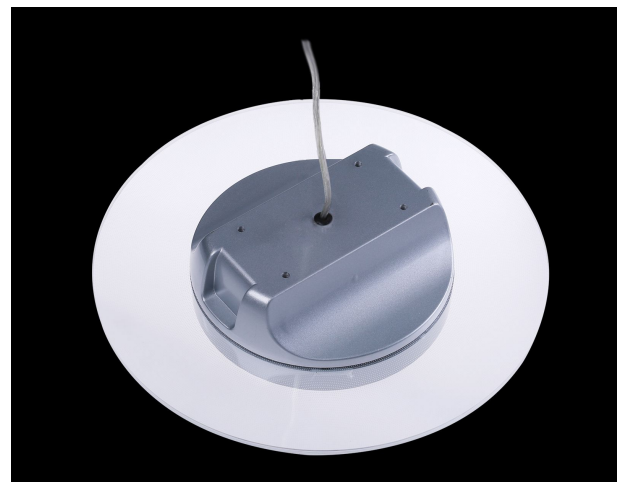

Synergy 21 LED round light transparent 26W HL nw

kwh/1000h:	24,00
Lumens:	2500
Watt:	24,0
Nominal Service Life:	35000 Std.
Switching Cycles:	50000
Opt. Ambient Temperature.:	25 °C

Synergy 21 LED round luminaire transparent
Light-conducting lampshade: round and suspended (HL)
Connection: 200-240 V/AC
Wattage: 26 watts
Lumen: 2500lm
CRI: >80
Light colour: neutral white
Kelvin: 4000 ±200K
Operating temperature: -20° +45° C
Beam angle: 360°
Size: Ø380mm
Height: 88mm
Weight: 2500 g
Protection class: IP20 / IK05

Mounting:
Ceiling box with ceiling bracket, steel cable
2 screws and dowels included.
Please check whether the wall plugs are the right ones for your ceiling!

Energy efficiency class: A+
kWh/1000h: 24

Image similar

Attributes

Attribute	Value
Abstrahlwinkel:	360
Betriebstemperatur:	-20 bis +45
CRI:	>80
Dimmbar:	nein
Grösse:	Ø380*88
LED - Gehäusefarbe:	transparent
LED - Gehäusematerial:	Kunststoff
Lichtfarbe:	neutralweiß
Lichtfarbe in Kelvin:	4000
Lumen:	2500
Schutzklasse:	IP20
Volt:	230
Weight:	2.5 Kg
Warranty:	60.00 Months

Additional Images

Dimension and Illumination Diagram

Height	Beam/Diameter	Angle: 158.05deg	Diameter
1.0m	75.22/1222lx		764.43mm
2.0m	18.76/309.7lx		1493.16mm
3.0m	8.346/124.8lx		2219.23mm
4.0m	4.696/70.13lx		2885.44mm
5.0m	3.055/46.82lx		3732.05mm