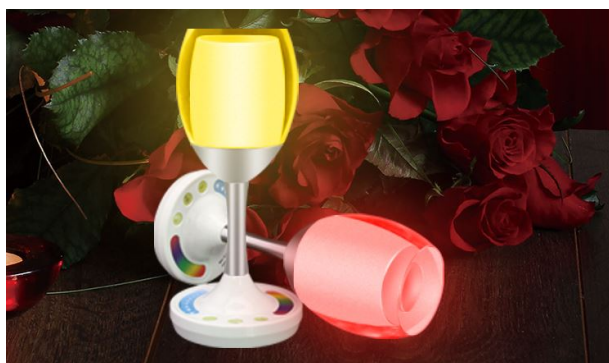

Accessoires

No. d'article   **Désignation**

181054	Synergy 21 LED Fernbedienung WLAN Controller *Milight/Miboxer*