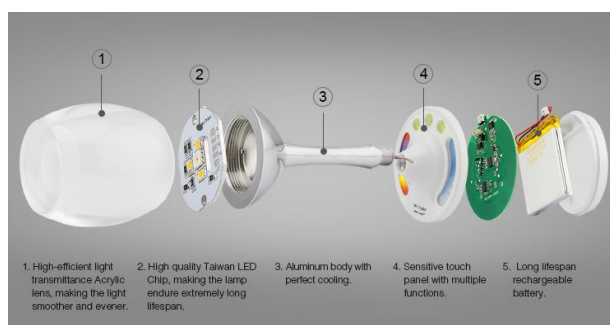

Accessoires

No. d'article   **Désignation**

181054	Synergy 21 LED Fernbedienung WLAN Controller *Milight/Miboxer*