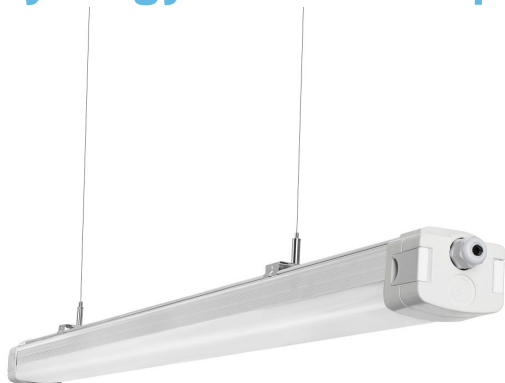

Synergy 21 LED Tri-proof Light 150cm tri-color clear

kwh/1000h:	60,00
Lumens:	8700
Watt:	60,0
Nominal Service Life:	40000 Std.
Switching Cycles:	50000
Opt. Ambient Temperature.:	25 °C

LED Tri-proof Light

Adjustable light colour: 4000/5000/6000K
Adjustable wattage: 40/50/55/60W
Length: 150cm
Lumen: 145Lm/W, 5800/7250/7975/8700lm
Light colour: 4000/5000/6000K
Beam angle: 120°
Cover: Clear
Watt: 60W can adjust to 40/50/55/60W
Cabling: 3-core, cannot be extended
Dimmable: no
Protection class: IP65 and IK10