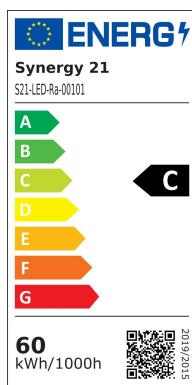

Synergy 21 LED Tri-proof Light 150cm tri-color clear

kwh/1000h:	60,00
Lumens:	8700
Watt:	60,0
Nominal Service Life:	40000 Std.
Switching Cycles:	50000
Opt. Ambient Temperature.:	25 °C

LED Tri-proof Light

Adjustable light colour: 4000/5000/6000K
Adjustable wattage: 40/50/55/60W
Length: 150cm
Lumen: 145Lm/W, 5800/7250/7975/8700lm
Light colour: 4000/5000/6000K
Beam angle: 120°
Cover: Clear
Watt: 60W can adjust to 40/50/55/60W
Cabling: 3-core, cannot be extended
Dimmable: no
Protection class: IP65 and IK10

5-year guarantee, TÜV and IK10 certified

Energy efficiency class: A++
kWh/1000h: 60

The connection of electrical components and systems may only be carried out by only be carried out by qualified specialists!

Attributes

Attribute	Value
Weight:	2.3 Kg
Warranty:	60.00 Months

Additional Images