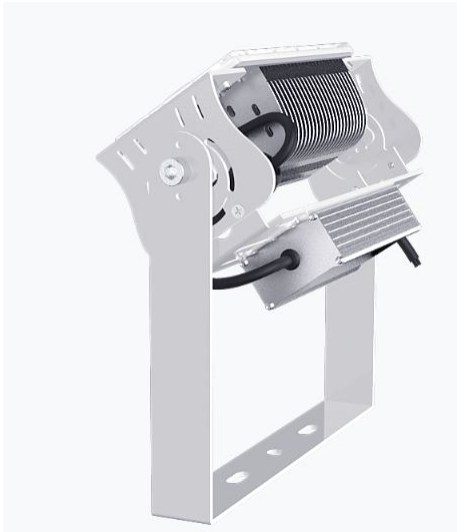

Accessories

Part No.	Name
148726	Synergy 21 - Waterproof connector 1:1
148727	Synergy 21 - Waterproof connector 1:2
148730	Synergy 21 - Waterproof connector box 3 ports
148729	Synergy 21 - Waterproof connector box 3 ports transparent
148728	Synergy 21 - Waterproof connector box 4 ports
147265	Netzkabel 230V Schutzkontakt CEE7(Stecker)->Open End mit Adernendhülsen, 1,8m,Black
178595	Synergy 21 LED object/stadium spotlight Hyperion with lens 30°
178641	Synergy 21 LED object/stadium spotlight Hyperion with lens 60°
178642	Synergy 21 LED object/stadium spotlight Hyperion with 90° lens
178643	Synergy 21 LED object/stadium spotlight Hyperion with 120° lens