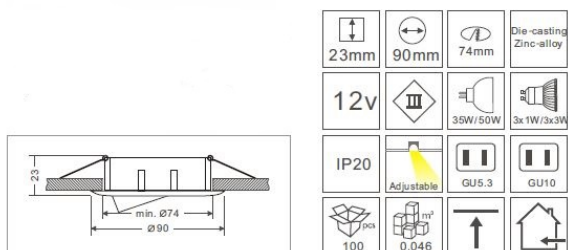

Synergy 21 LED retrofit GU10 / GX5, 3 recessed ceiling kit D09-silver

Ceiling installation kit for GU10 or GX5.3 spotlights
Protection class IP20
silver matt finish, gimbal-mounted
Installation diameter 75mm
Installation height 23mm
Total diameter 90mm
1 GU10 base and 1 GX5.3 base included in the scope of delivery.

Additional Images