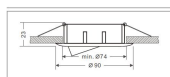

## Synergy 21 LED retrofit GU10 / GX5, 3 recessed ceiling kit D09-silver

Ceiling installation kit for GU10 or GX5.3 spotlights  
Protection class IP20  
silver matt finish, gimbal-mounted  
Installation diameter 75mm  
Installation height 23mm  
Total diameter 90mm  
1 GU10 base and 1 GX5.3 base included in the scope of delivery.