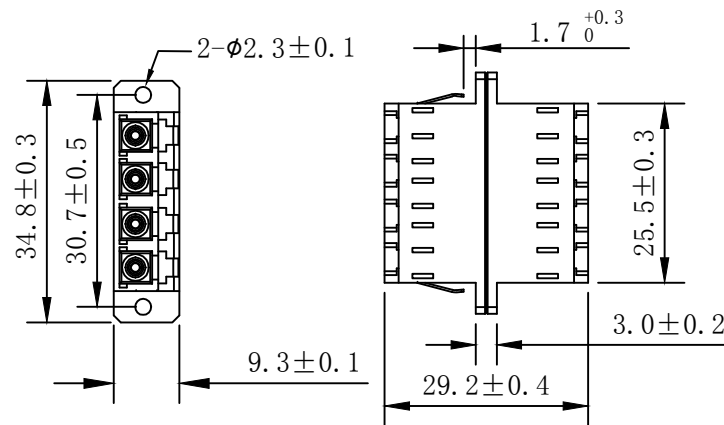

chart:

Item NO.	COLOR
S215689	Blue
	Beige
S215690	Aqua
	Green
S215691	Erika violet
	Lime Green

NOTE:  
ROHS 2.0 and REACH Compliant

Insertion Loss (dB)	≤0.20
Operating Temperature(° C)	-40 ~+85
Storage Temperature(° C)	-40 ~+85

**MATERIAL LIST:**

⑥	LC Plastic Body Quad (SC Duplex footprint) color: see the chart	1pcs	
⑤	LC Sleeve <b>ceramic</b>	4pcs	
④	LC bush color: see the chart	4pcs	
③	LC Plastic Body Quad (SC Duplex footprint) color: see the chart	1pcs	
②	LC Metal Mount (SC Duplex footprint)	1pcs	
①	LC White Dust Cap	8pcs	
NO.	SPECIFICATION STANDARD	QT' Y	REMARK

SYNERGY 21					
CUSTOMER		ITEM NO.	See the chart		
PRODUCT NAME	LC Quad Plastic with Flange Adapter (SC DX Footprint)	manufacture country	CHINA	UNIT	mm
	NEW	DATE	2021-09-30	REV.	A
BY	CHK	REVISION RECORD MODIFICATIONS	DATE	SYNERGY 21	2021-09-30
