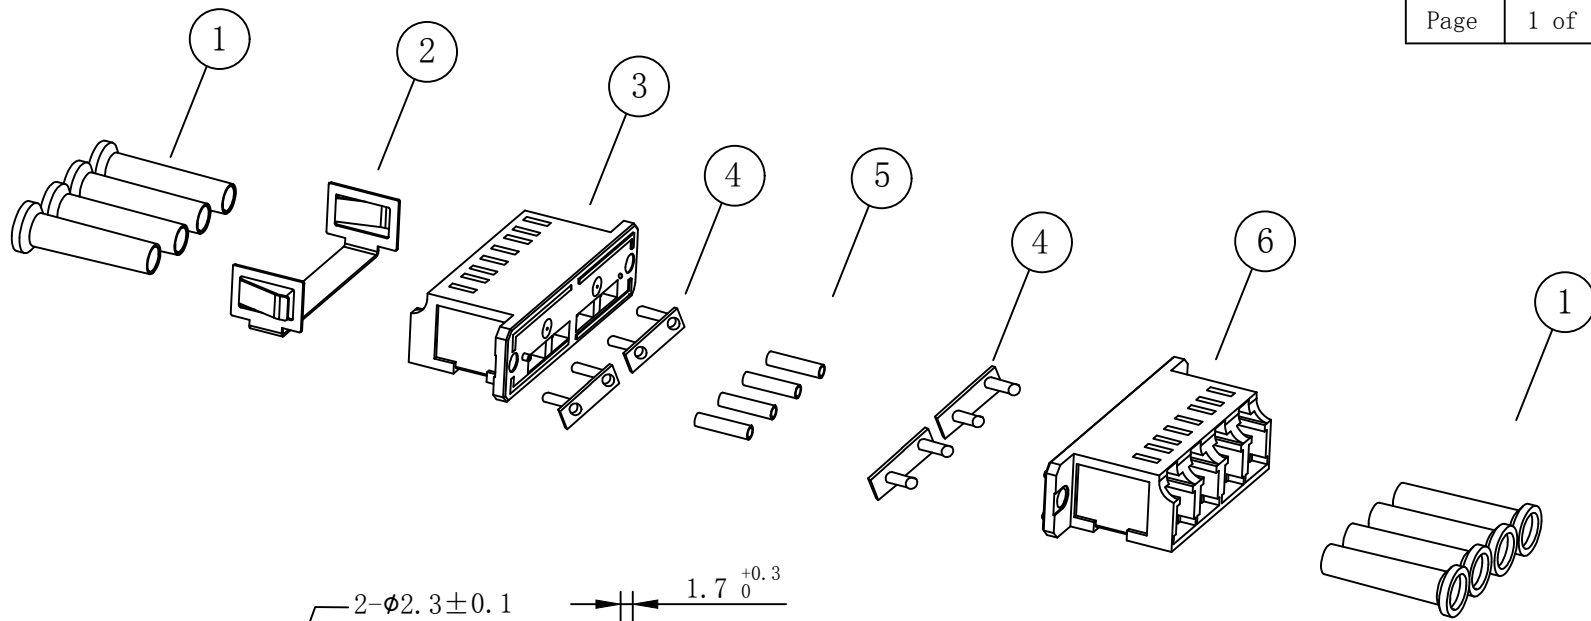

chart:

Item NO.	COLOR
S215689	Blue
	Beige
S215690	Aqua
	Green
S215691	Erika violet
	Lime Green

NOTE:  
ROHS 2.0 and REACH Compliant

Insertion Loss (dB)	≤0.20
Operating Temperature(° C)	-40 ~+85
Storage Temperature(° C)	-40 ~+85

**MATERIAL LIST:**

⑥	LC Plastic Body Quad (SC Duplex footprint) color: see the chart	1pcs	
⑤	LC Sleeve <b>ceramic</b>	4pcs	
④	LC bush color: see the chart	4pcs	
③	LC Plastic Body Quad (SC Duplex footprint) color: see the chart	1pcs	
②	LC Metal Mount (SC Duplex footprint)	1pcs	
①	LC White Dust Cap	8pcs	
NO.	SPECIFICATION STANDARD	QT' Y	REMARK

SYNERGY 21					
CUSTOMER		ITEM NO.	See the chart		
PRODUCT NAME	LC Quad Plastic with Flange Adapter (SC DX Footprint)	manufacture country	CHINA	UNIT	mm
	NEW	DATE	2021-09-30	REV.	A
BY	CHK	REVISION RECORD MODIFICATIONS	DATE	SYNERGY 21	2021-09-30
