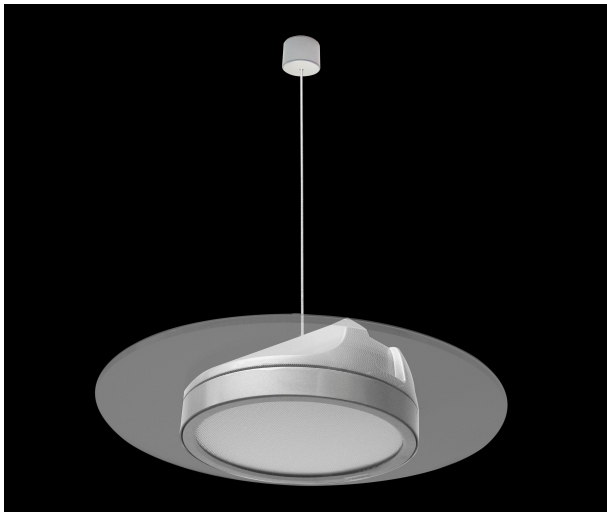

Synergy 21 LED round light transparent 26W HL nw

kwh/1000h:	24,00
Lumens:	2500
Watt:	24,0
Nominal Service Life:	35000 Std.
Switching Cycles:	50000
Opt. Ambient Temperature.:	25 °C

Synergy 21 LED round luminaire transparent
Light-conducting lampshade: round and suspended (HL)
Connection: 200-240 V/AC
Wattage: 26 watts
Lumen: 2500lm
CRI: >80
Light colour: neutral white
Kelvin: 4000 ±200K
Operating temperature: -20° +45° C
Beam angle: 360°
Size: Ø380mm
Height: 88mm
Weight: 2500 g
Protection class: IP20 / IK05

Mounting:
Ceiling box with ceiling bracket, steel cable
2 screws and dowels included.
Please check whether the wall plugs are the right ones for your ceiling!

Energy efficiency class: A+
kWh/1000h: 24

Image similar

Attributes

Attribute	Value
Abstrahlwinkel:	360
Betriebstemperatur:	-20 bis +45
CRI:	>80
Dimmbar:	nein
Grösse:	Ø380*88
LED - Gehäusefarbe:	transparent
LED - Gehäusematerial:	Kunststoff
Lichtfarbe:	neutralweiß
Lichtfarbe in Kelvin:	4000
Lumen:	2500
Schutzklasse:	IP20
Volt:	230
Weight:	2.5 Kg
Warranty:	60.00 Months

Additional Images

Dimension and Illumination Diagram

Height	Ray/Beam	Angle: 158.05deg	Diameter
1.0h	75.22/1222lx		764.45mm
2.0h	18.76/309.71lx		1493.16mm
3.0h	8.346/134.81lx		2219.25mm
4.0h	4.696/73.13lx		2885.44mm
5.0h	2.655/40.62lx		3732.05mm