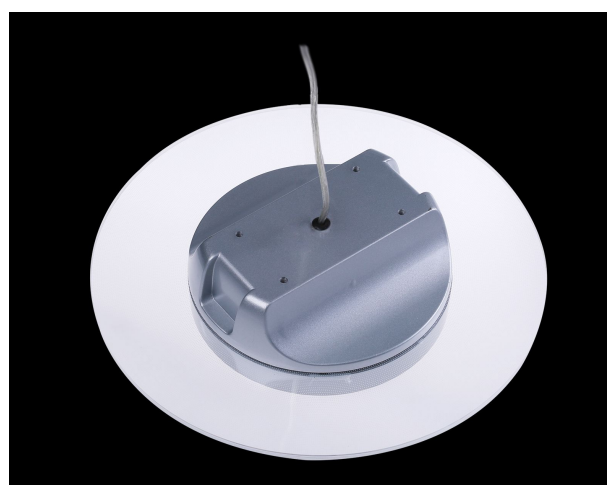

Synergy 21 LED round light transparent 26W HL nw

kwh/1000h:	24,00
Lumens:	2500
Watt:	24,0
Nominal Service Life:	35000 Std.
Switching Cycles:	50000
Opt. Ambient Temperature.:	25 °C

Synergy 21 LED round luminaire transparent
Light-conducting lampshade: round and suspended (HL)
Connection: 200-240 V/AC
Wattage: 26 watts
Lumen: 2500lm
CRI: >80
Light colour: neutral white
Kelvin: 4000 ±200K
Operating temperature: -20° +45° C
Beam angle: 360°
Size: Ø380mm
Height: 88mm
Weight: 2500 g
Protection class: IP20 / IK05

Mounting:
Ceiling box with ceiling bracket, steel cable
2 screws and dowels included.
Please check whether the wall plugs are the right ones for your ceiling!

Energy efficiency class: A+
kWh/1000h: 24

Image similar

Attributes

Attribute	Value
Abstrahlwinkel:	360
Betriebstemperatur:	-20 bis +45
CRI:	>80
Dimmbar:	nein
Grösse:	Ø380*88
LED - Gehäusefarbe:	transparent
LED - Gehäusematerial:	Kunststoff
Lichtfarbe:	neutralweiß
Lichtfarbe in Kelvin:	4000
Lumen:	2500
Schutzklasse:	IP20
Volt:	230
Weight:	2.5 Kg
Warranty:	60.00 Months

Additional Images

Dimension and Illumination Diagram

Height	Ray/Beam	Angle: 158.05deg	Diameter
1.0h	75.22/1222lx		764.45mm
2.0h	18.76/309.71lx		1493.16mm
3.0h	8.346/134.81lx		2219.25mm
4.0h	4.696/73.13lx		2885.44mm
5.0h	2.655/40.62lx		3732.05mm