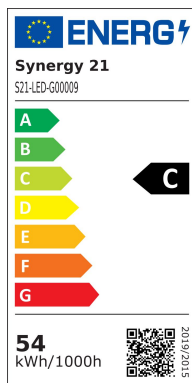

## Synergy 21 LED HID Corn Retrofit E40 360° 54W nw

kwh/1000h:	54,00
Lumens:	8100
Watt:	54,0
Nominal Service Life:	35000 Std.
Switching Cycles:	50000
Opt. Ambient Temperature.:	25 °C

E40 threaded base (E27 available on request)  
Replacement for 250W HPS / MHL

LED: 256\*SMD2835 (Samsung)  
Colour: neutral white, other light colours are available on request.  
Kelvin: 4000K  
CRI: >80  
Beam angle: 360° and base rotatable by 350  
Wattage (W): 54  
Lumen (Lm): 8100  
Cover: milky  
Dimmable: no  
Voltage (V): 100-277VAC, 50/60Hz  
Diameter: 85 mm  
Total length: 253 mm  
Protection class: IP64  
Operating temperature: -40°~+60°C

Energy efficiency class: A+  
kWh/1000h: 54

### Attributes

Attribute	Value
Abstrahlwinkel:	180
CRI:	>80
Dimmbar:	nein
Lichtfarbe:	neutralweiss
Lichtfarbe in Kelvin:	4500
Lumen:	8100
Schutzklasse:	IP64
Sockel:	E40
Weight:	0.75 Kg
Warranty:	60.00 Months