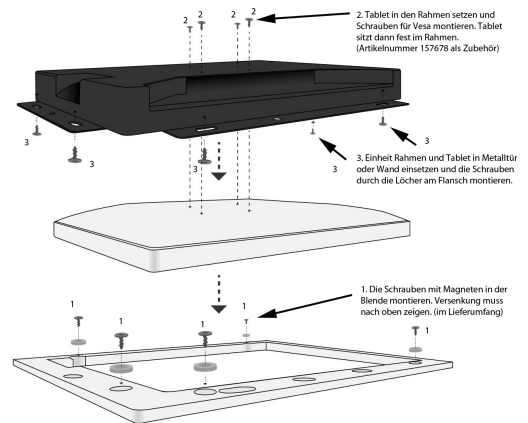

Accesorios

Número de artículo	Denominación
146334	VESA wall mount for tablet, monitors very flat with securing
104257	Flepo Soporte de pared omicron-1 VESA
104258	Flepo Soporte de pared omicron-2 VESA
142997	ALLNET Tablet Táctil 14" PoE Android 6.0
151693	ALLNET Touch Display Tablet 14 inch Installation set
151692	ALLNET Touch Display Tablet 14 inch Installation set