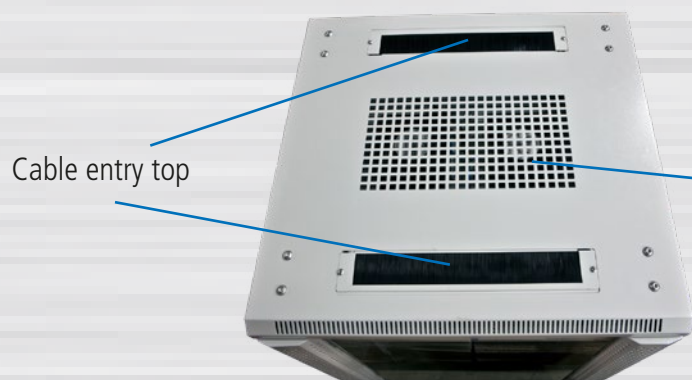

Cable entry top

Fan unit